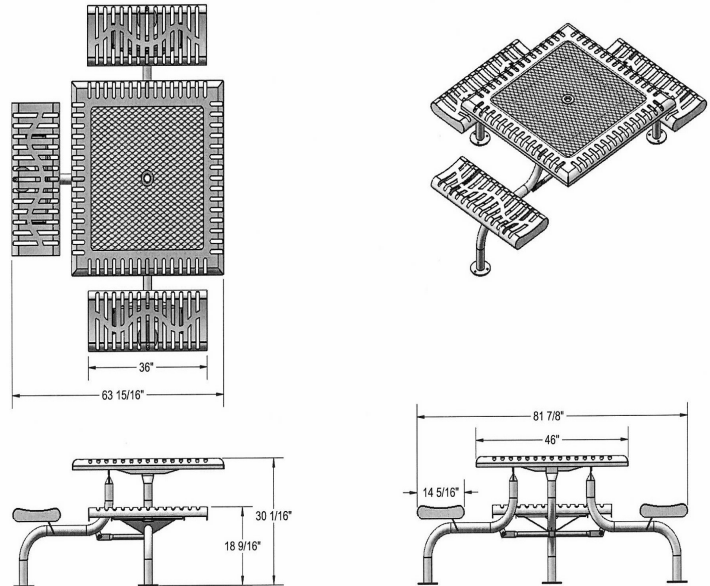

Portable Table Mounting Options

46" x 57" Classic Table with (4) Attached Seats - ADA/Portable.

1. 270 lbs.
   - Made with polyethylene coated ribbed steel seats.
   - Rolled edge with 3/4" #9 pvc or polyethylene coated expanded metal top.
   - 2" O.D. zinc coated, powder coated galvanized frame.
   - With umbrella hole.
2. Surface and inground mounting clamps available.
3. Some assembly required.

Item #: WC CSQ46ADA-3P

Textured Polyethylene Colors

Powder Coat Gloss Colors

NATIONAL OUTDOOR FURNITURE, INC.
1210 W. Main Street #296 Riverhead, NY 11901
Toll-Free Phone: 1-888-663-4621
Phone: 631-369-9099 Fax: 631-207-8312
Email: nofinc@optonline.net
www.nationaloutdoorfurniture.com

NATIONAL OUTDOOR FURNITURE, INC.
144 Murdock Road #325 Pomfret Center, CT 06259
Toll-Free Phone: 1-888-516-8873
Phone: 1-860-974-1551 Fax: 516-706-1901
Email: nofinc@earthlink.net
www.nationaloutdoorfurniture.com