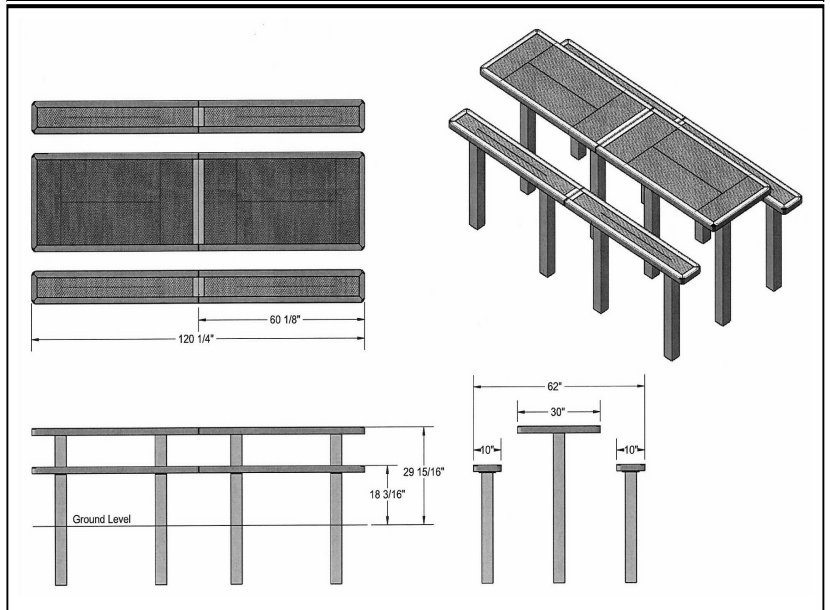

**10' Regal Table with (2) Unattached Seats, Rounded Corners
-Inground Mount.**

- 457 lbs.
- Top and seats are made with heavy duty plastisol or polyethylene 3/4" #9 expanded metal inside a 2" x 2" x 1/8" angle iron frame.
- 4" square zinc coated, powder coated, galvanized pedestal frames.
- With or without umbrella hole.
- Some assembly required.

Item #: WC RU10IG

**Regal Style
Inground Mount**

Textured Polyethylene Colors

Powder Coat Gloss Colors

NATIONAL OUTDOOR FURNITURE, INC.
 1210 W. Main Street #296 Riverhead, NY 11901
 Toll-Free Phone: 1-888-663-4621
 Phone: 631-369-9099 Fax: 631-207-8312
 Email: nofinc@optonline.net
www.nationaloutdoorfurniture.com