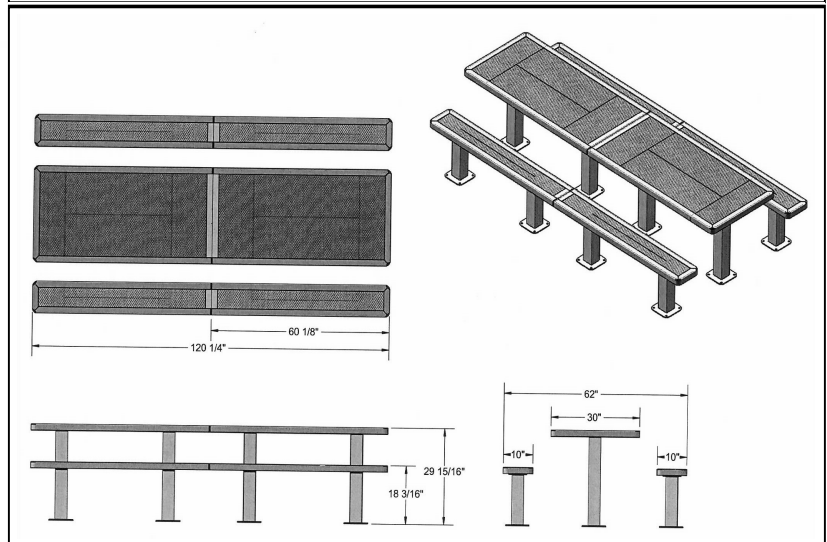

**Regal Style
Surface Mount**

**10' Regal Table with (2) Unattached Seats, Rounded Corners
-Surface Mount.**

- 457 lbs.
- Top and seats are made with heavy duty plastisol or polyethylene 3/4" #9 expanded metal inside a 2" x 2" x 1/8" angle iron frame.
- 4" square zinc coated, powder coated, galvanized pedestal frames.
- With or without umbrella hole.
- Some assembly required.

Item #: WC RU10SM

Textured Polyethylene Colors

Powder Coat Gloss Colors

NATIONAL OUTDOOR FURNITURE, INC.
 1210 W. Main Street #296 Riverhead, NY 11901
 Toll-Free Phone: 1-888-663-4621
 Phone: 631-369-9099 Fax: 631-207-8312
 Email: nofinc@optonline.net
www.nationaloutdoorfurniture.com