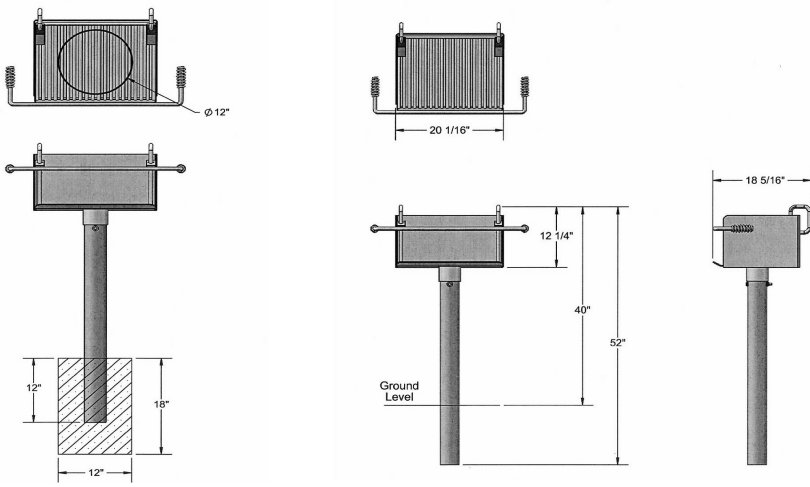

Rotating Grill, 300 Sq. Inch - Inground and Surface Mount

- 69 Lbs.
- 300 Total square inch cooking surface.
- Grill rotates a full 360 degrees.
- Firebox size: 20 1/16"L x 18 5/16"D x 10"H.
- Durable high temp black powder coated firebox.
- Flip back cooking grate.
- All MIG welded 7 gauge base plate with 10 gauge side plate.
- 3 1/2" Post.
- Durable rust resistant high temp black powder coated firebox.
- Some assembly required.

Item #: US 632

US 632-3 69 Lbs. Inground Mount Grill.

US 632SM-3 69 Lbs. Surface Mount Grill.

US 632H-3 85 Lbs. ADA Inground Mount Grill.

Surface Mount

US 632-3

US 632SM-3

US 632H-3