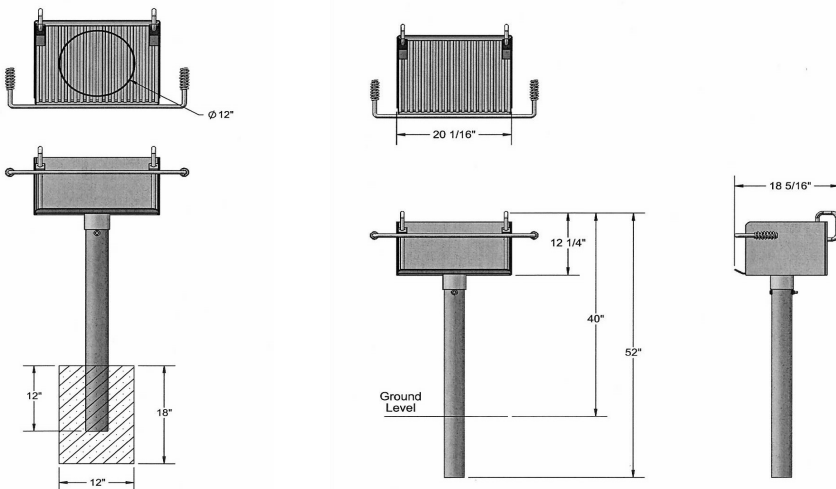

Rotating Grill, 300 Sq. Inch - Inground and Surface Mount

- 69 Lbs.
- 300 Total square inch cooking surface.
- Grill rotates a full 360 degrees.
- Firebox size: 20 1/16"L x 18 5/16"D x 10"H.
- Durable high temp black powder coated firebox.
- Flip back cooking grate.
- All MIG welded 7 gauge base plate with 10 gauge side plate.
- 3 1/2" Post.
- Durable rust resistant high temp black powder coated firebox.
- Some assembly required.

Item #: US 632

US 632-3 69 Lbs. Inground Mount Grill.

US 632SM-3 69 Lbs. Surface Mount Grill.

US 632H-3 85 Lbs. ADA Inground Mount Grill.

Surface Mount

US 632-3

US 632SM-3

US 632H-3