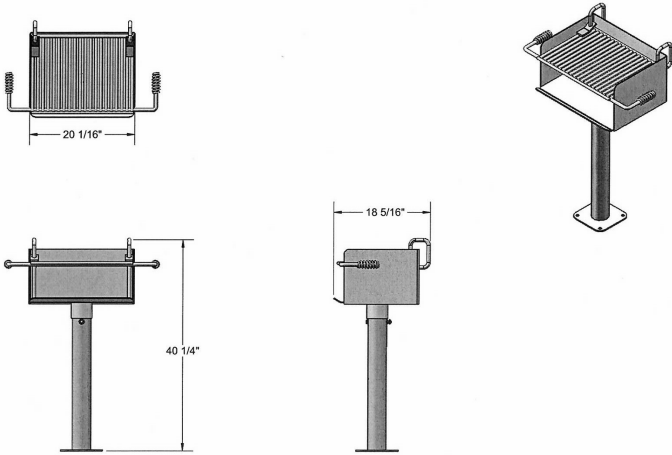

Rotating Grill, 300 Sq. Inch - Inground and Surface Mount

- 69 Lbs.
- 300 Total square inch cooking surface.
- Grill rotates a full 360 degrees.
- Firebox size: 20 1/16"L x 18 5/16"D x 10"H.
- Durable high temp black powder coated firebox.
- Flip back cooking grate.
- All MIG welded 7 gauge base plate with 10 gauge side plate.
- 3 1/2" Post.
- Durable rust resistant high temp black powder coated firebox.
- Some assembly required.

Item #: US 632

US 632-3 69 Lbs. Inground Mount Grill.

US 632SM-3 69 Lbs. Surface Mount Grill.

US 632H-3 85 Lbs. ADA Inground Mount Grill.

Surface Mount

US 632-3

US 632SM-3

US 632H-3