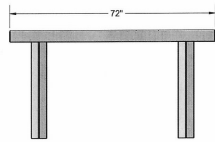

**72" Square Geometric Bench
Surface Mount**

72" Square Geometric Bench

- 270 Lbs. 15" Seat height.
- Available in 72" and 96" square sizes.
- Top and seats are made with heavy duty polyethylene coated 3/4" #9 expanded metal.
- 2 3/8" O.D. zinc coated, powder coated galvanized frame.
- Some assembly required.
- Available in surface and inground mounted style.

NOF# WC GBSQ72IG

WC GBSQ72IG 72" Square Geometric Bench, 270 Lbs. Inground Mount. 33" x 33" Inside dimension.
 WC GBSQ72SM 72" Square Geometric Bench, 270 Lbs. - Surface Mount. 33" x 33" Inside dimension.