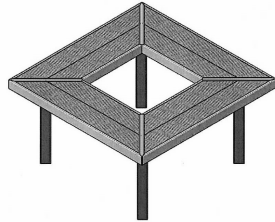

**72" Square Geometric Bench
Surface Mount**

72" Square Geometric Bench

- 270 Lbs. 15" Seat height.
- Available in 72" and 96" square sizes.
- Top and seats are made with heavy duty polyethylene coated 3/4" #9 expanded metal.
- 2 3/8" O.D. zinc coated, powder coated galvanized frame.
- Some assembly required.
- Available in surface and inground mounted style.

NOF# WC GBSQ72IG

WC GBSQ72IG 72" Square Geometric Bench, 270 Lbs. Inground Mount. 33" x 33" Inside dimension.
 WC GBSQ72SM 72" Square Geometric Bench, 270 Lbs. - Surface Mount. 33" x 33" Inside dimension.