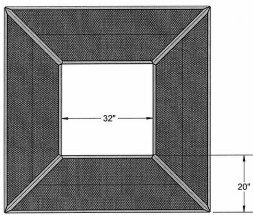

**72" Square Geometric Bench
Surface Mount**

72" Square Geometric Bench

- 270 Lbs. 15" Seat height.
- Available in 72" and 96" square sizes.
- Top and seats are made with heavy duty polyethylene coated 3/4" #9 expanded metal.
- 2 3/8" O.D. zinc coated, powder coated galvanized frame.
- Some assembly required.
- Available in surface and inground mounted style.

NOF# WC GBSQ72IG

WC GBSQ72IG 72" Square Geometric Bench, 270 Lbs. Inground Mount. 33" x 33" Inside dimension.
 WC GBSQ72SM 72" Square Geometric Bench, 270 Lbs. - Surface Mount. 33" x 33" Inside dimension.