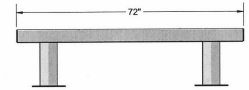

**72" Square Geometric Bench
Surface Mount**

72" Square Geometric Bench

- 270 Lbs. 15" Seat height.
- Available in 72" and 96" square sizes.
- Top and seats are made with heavy duty polyethylene coated 3/4" #9 expanded metal.
- 2 3/8" O.D. zinc coated, powder coated galvanized frame.
- Some assembly required.
- Available in surface and inground mounted style.

NOF# WC GBSQ72IG

WC GBSQ72IG 72" Square Geometric Bench, 270 Lbs. Inground Mount. 33" x 33" Inside dimension.
 WC GBSQ72SM 72" Square Geometric Bench, 270 Lbs. - Surface Mount. 33" x 33" Inside dimension.