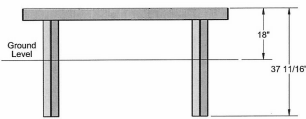

**72" Square Geometric Bench
Surface Mount**

72" Square Geometric Bench

- 270 Lbs. 15" Seat height.
- Available in 72" and 96" square sizes.
- Top and seats are made with heavy duty polyethylene coated 3/4" #9 expanded metal.
- 2 3/8" O.D. zinc coated, powder coated galvanized frame.
- Some assembly required.
- Available in surface and inground mounted style.

NOF# WC GBSQ72IG

WC GBSQ72IG 72" Square Geometric Bench, 270 Lbs. Inground Mount. 33" x 33" Inside dimension.
 WC GBSQ72SM 72" Square Geometric Bench, 270 Lbs. - Surface Mount. 33" x 33" Inside dimension.