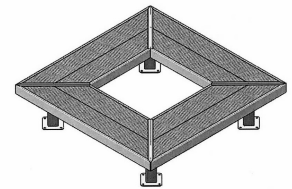

**72" Square Geometric Bench
Surface Mount**

72" Square Geometric Bench

- 270 Lbs. 15" Seat height.
- Available in 72" and 96" square sizes.
- Top and seats are made with heavy duty polyethylene coated 3/4" #9 expanded metal.
- 2 3/8" O.D. zinc coated, powder coated galvanized frame.
- Some assembly required.
- Available in surface and inground mounted style.

NOF# WC GBSQ72IG

WC GBSQ72IG 72" Square Geometric Bench, 270 Lbs. Inground Mount. 33" x 33" Inside dimension.
 WC GBSQ72SM 72" Square Geometric Bench, 270 Lbs. - Surface Mount. 33" x 33" Inside dimension.