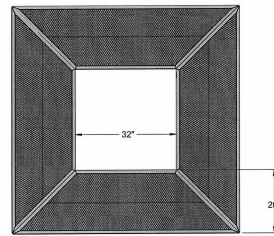

**72" Square Geometric Bench
Surface Mount**

72" Square Geometric Bench

- 270 Lbs. 15" Seat height.
- Available in 72" and 96" square sizes.
- Top and seats are made with heavy duty polyethylene coated 3/4" #9 expanded metal.
- 2 3/8" O.D. zinc coated, powder coated galvanized frame.
- Some assembly required.
- Available in surface and inground mounted style.

NOF# WC GBSQ72IG

WC GBSQ72IG 72" Square Geometric Bench, 270 Lbs. Inground Mount. 33" x 33" Inside dimension.
 WC GBSQ72SM 72" Square Geometric Bench, 270 Lbs. - Surface Mount. 33" x 33" Inside dimension.