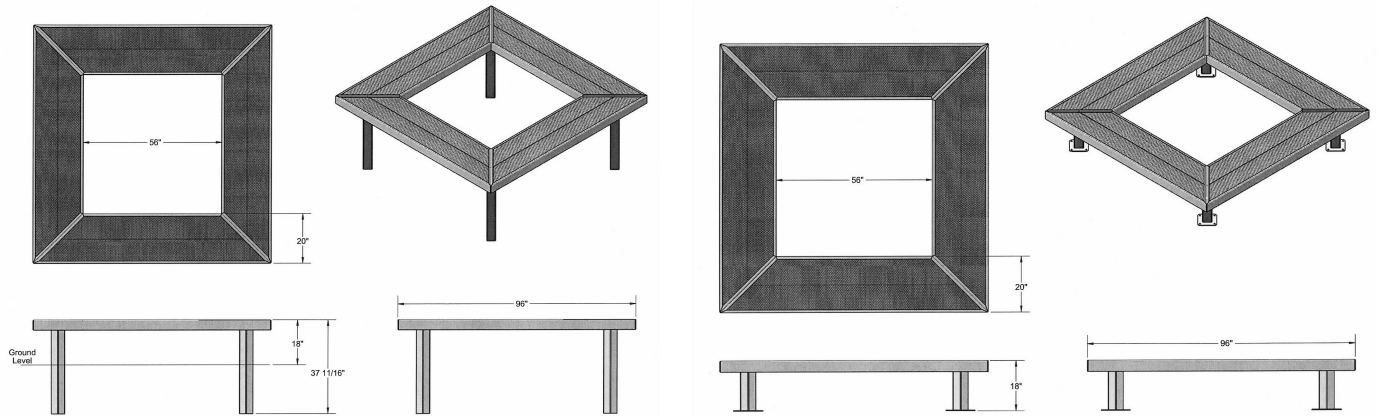

**96" Square Geometric Bench
Surface Mount**

96" Square Geometric Bench

- 350 Lbs. 15" Seat height.
- Available in 72" and 96" square sizes.
- Top and seats are made with heavy duty polyethylene coated 3/4" #9 expanded metal.
- 2 3/8" O.D. zinc coated, powder coated galvanized frame.
- Some assembly required.
- Available in surface and inground mounted style.

NOF# WC GBSQ96IG

WC GBSQ96IG 96" Square Geometric Bench, 350 Lbs. Inground Mount. 33" x 33" Inside dimension.
 WC GBSQ96SM 96" Square Geometric Bench, 350 Lbs. - Surface Mount. 33" x 33" Inside dimension.