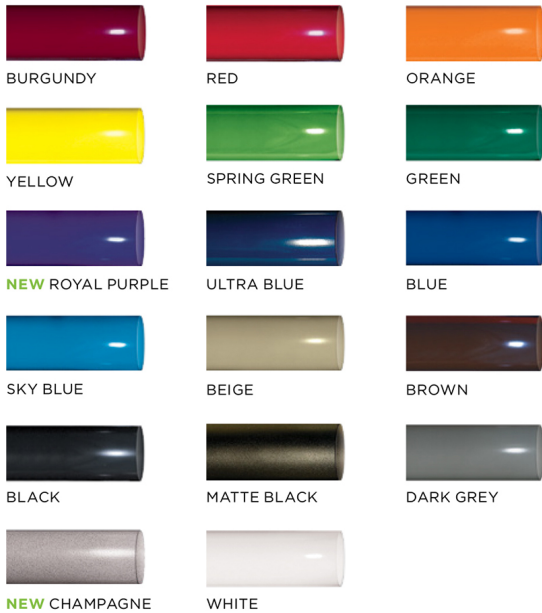

**Item #:** US 5801

**Standard Powder Coat Colors**

Model Number	Description
US 5801S	2 3/8" Round Single Standard Inverted Bike Rack –Inground Mount
US 5801SM	2" Square Single Standard Inverted Bike Rack –Surface Mount
US 5802S	2 3/8" Round Single Standard Inverted Bike Rack –Inground Mount
US 5821SM	2" Square Single Standard Inverted Bike Rack –Surface Mount
U5 5801-2SM	2 3/8" Round 2 Loop Standard Inverted Bike Rack – Surface Mount.
U5 5821-2SM	2" Square 2 Loop Standard Inverted Bike Rack – Surface Mount.
U5 5801-3SM	2 3/8" Round 3 Loop Standard Inverted Bike Rack – Surface Mount.
U5 5821-3SM	2" Square 3 Loop Standard Inverted Bike Rack – Surface Mount.
U5 5801-4SM	2 3/8" Round 4 Loop Standard Inverted Bike Rack – Surface Mount.
U5 5821-4SM	2" Square 4 Loop Standard Inverted Bike Rack – Surface Mount.
U5 5801-5SM	2 3/8" Round 5 Loop Standard Inverted Bike Rack – Surface Mount.
U5 5821-5SM	2" Square 5 Loop Standard Inverted Bike Rack – Surface Mount.