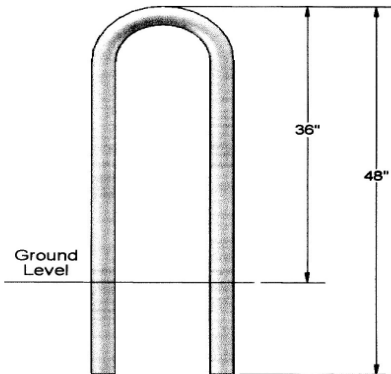

**Standard Inverted Bike Rack**

- 36" High x 18" wide (square tubing). 14 3/8" Width round tubing.
- 12 Gauge Pregalvanized steel pipe.
- 2 3/8" Round or square tubing.
- Single loop available in surface mount or inground mount.
- Bike racks are available in 2,3,4 and 5 loop surface mounted rack.
- Powder coat finish

**Item #:** US 5801

**Standard Powder Coat Colors**

Model Number	Description
US 5801S	2 3/8" Round Single Standard Inverted Bike Rack –Inground Mount
US 5801SM	2" Square Single Standard Inverted Bike Rack –Surface Mount
US 5802S	2 3/8" Round Single Standard Inverted Bike Rack –Inground Mount
US 5821SM	2" Square Single Standard Inverted Bike Rack –Surface Mount
U5 5801-2SM	2 3/8" Round 2 Loop Standard Inverted Bike Rack – Surface Mount.
U5 5821-2SM	2" Square 2 Loop Standard Inverted Bike Rack – Surface Mount.
U5 5801-3SM	2 3/8" Round 3 Loop Standard Inverted Bike Rack – Surface Mount.
U5 5821-3SM	2" Square 3 Loop Standard Inverted Bike Rack – Surface Mount.
U5 5801-4SM	2 3/8" Round 4 Loop Standard Inverted Bike Rack – Surface Mount.
U5 5821-4SM	2" Square 4 Loop Standard Inverted Bike Rack – Surface Mount.
U5 5801-5SM	2 3/8" Round 5 Loop Standard Inverted Bike Rack – Surface Mount.
U5 5821-5SM	2" Square 5 Loop Standard Inverted Bike Rack – Surface Mount.

US BR5801SM Single Loop, 2 3/8" Round Tubing - Surface Mount

US BR5821SM Single Loop, 2" Square Tubing - Surface Mount

US BR5801IG Single Loop, 2 3/8" Round Tubing - Inground Mount.

US BR5821IG Single Loop, 2" Square Tubing - Inground Mount