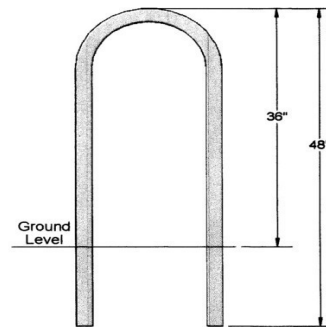

**Standard Inverted Bike Rack**

- 36" High x 18" wide (square tubing). 14 3/8" Width round tubing.
- 12 Gauge Pregalvanized steel pipe.
- 2 3/8" Round or square tubing.
- Single loop available in surface mount or inground mount.
- Bike racks are available in 2,3,4 and 5 loop surface mounted rack.
- Powder coat finish

US BR5801SM Single Loop, 2 3/8" Round Tubing - Surface Mount

US BR5821SM Single Loop, 2" Square Tubing - Surface Mount

US BR5801IG Single Loop, 2 3/8" Round Tubing - Inground Mount.

US BR5821IG Single Loop, 2" Square Tubing - Inground Mount

2 Loop Surface Mounted Rack	36" Long
3 Loop Surface Mounted Rack	66" Long
4 Loop Surface Mounted Rack	96" Long
5 Loop Surface Mounted Rack	126" Long

**Optional Rack**

<p><b>NATIONAL OUTDOOR FURNITURE, INC.</b>                  1210 W. Main Street #296 Riverhead, NY 11901                  Toll-Free Phone: 1-888-663-4621                  Phone: 631-369-9099 Fax: 631-207-8312                  Email: <a href="mailto:nofinc@optonline.net">nofinc@optonline.net</a>  <a href="http://www.nationaloutdoorfurniture.com">www.nationaloutdoorfurniture.com</a></p>	<p><b>NATIONAL OUTDOOR FURNITURE, INC.</b>                  144 Murdock Road #325 Pomfret Center, CT 06259                  Toll-Free Phone: 1-888-516-8873                  Phone: 1-860-974-1551 Fax: 516-706-1901                  Email: <a href="mailto:nofinc@earthlink.net">nofinc@earthlink.net</a>  <a href="http://www.nationaloutdoorfurniture.com">www.nationaloutdoorfurniture.com</a></p>
---	---