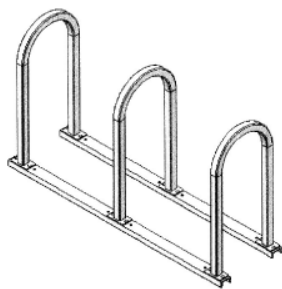

US BR5801SM Single Loop, 2 3/8" Round Tubing - Surface Mount

US BR5821SM Single Loop, 2" Square Tubing - Surface Mount

US BR5801IG Single Loop, 2 3/8" Round Tubing - Inground Mount.

US BR5821IG Single Loop, 2" Square Tubing - Inground Mount

2 Loop Surface Mounted Rack	36" Long
3 Loop Surface Mounted Rack	66" Long
4 Loop Surface Mounted Rack	96" Long
5 Loop Surface Mounted Rack	126" Long

**Optional Rack**

<p><b>NATIONAL OUTDOOR FURNITURE, INC.</b>                  1210 W. Main Street #296 Riverhead, NY 11901                  Toll-Free Phone: 1-888-663-4621                  Phone: 631-369-9099 Fax: 631-207-8312                  Email: <a href="mailto:nofinc@optonline.net">nofinc@optonline.net</a>  <a href="http://www.nationaloutdoorfurniture.com">www.nationaloutdoorfurniture.com</a></p>	<p><b>NATIONAL OUTDOOR FURNITURE, INC.</b>                  144 Murdock Road #325 Pomfret Center, CT 06259                  Toll-Free Phone: 1-888-516-8873                  Phone: 1-860-974-1551 Fax: 516-706-1901                  Email: <a href="mailto:nofinc@earthlink.net">nofinc@earthlink.net</a>  <a href="http://www.nationaloutdoorfurniture.com">www.nationaloutdoorfurniture.com</a></p>
---	---