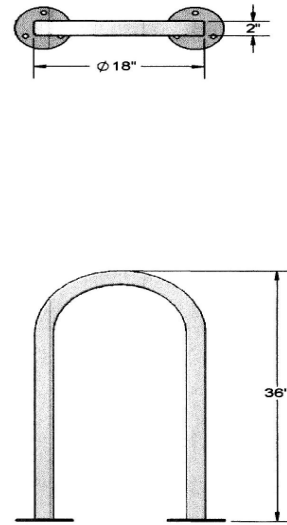

**Standard Inverted Bike Rack**

- 36" High x 18" wide (square tubing). 14 3/8" Width round tubing.
- 12 Gauge Pregalvanized steel pipe.
- 2 3/8" Round or square tubing.
- Single loop available in surface mount or inground mount.
- Bike racks are available in 2,3,4 and 5 loop surface mounted rack.
- Powder coat finish

**Item #:** US 5801

**Standard Powder Coat Colors**

Model Number	Description
US 5801S	2 3/8" Round Single Standard Inverted Bike Rack –Inground Mount
US 5801SM	2" Square Single Standard Inverted Bike Rack –Surface Mount
US 5802S	2 3/8" Round Single Standard Inverted Bike Rack –Inground Mount
US 5821SM	2" Square Single Standard Inverted Bike Rack –Surface Mount
U5 5801-2SM	2 3/8" Round 2 Loop Standard Inverted Bike Rack – Surface Mount.
U5 5821-2SM	2" Square 2 Loop Standard Inverted Bike Rack – Surface Mount.
U5 5801-3SM	2 3/8" Round 3 Loop Standard Inverted Bike Rack – Surface Mount.
U5 5821-3SM	2" Square 3 Loop Standard Inverted Bike Rack – Surface Mount.
U5 5801-4SM	2 3/8" Round 4 Loop Standard Inverted Bike Rack – Surface Mount.
U5 5821-4SM	2" Square 4 Loop Standard Inverted Bike Rack – Surface Mount.
U5 5801-5SM	2 3/8" Round 5 Loop Standard Inverted Bike Rack – Surface Mount.
U5 5821-5SM	2" Square 5 Loop Standard Inverted Bike Rack – Surface Mount.

US BR5801SM Single Loop, 2 3/8" Round Tubing - Surface Mount

US BR5821SM Single Loop, 2" Square Tubing - Surface Mount

US BR5801IG Single Loop, 2 3/8" Round Tubing - Inground Mount.

US BR5821IG Single Loop, 2" Square Tubing - Inground Mount