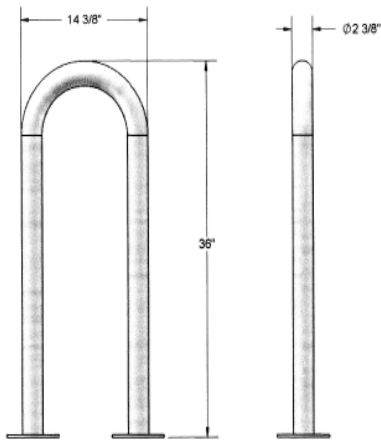

**Standard Inverted Bike Rack**

- 36" High x 18" wide (square tubing). 14 3/8" Width round tubing.
- 12 Gauge Pregalvanized steel pipe.
- 2 3/8" Round or square tubing.
- Single loop available in surface mount or inground mount.
- Bike racks are available in 2,3,4 and 5 loop surface mounted rack.
- Powder coat finish

**Item #:** US 5801

**Standard Powder Coat Colors**

Model Number	Description
US 5801S	2 3/8" Round Single Standard Inverted Bike Rack –Inground Mount
US 5801SM	2" Square Single Standard Inverted Bike Rack –Surface Mount
US 5802S	2 3/8" Round Single Standard Inverted Bike Rack –Inground Mount
US 5821SM	2" Square Single Standard Inverted Bike Rack –Surface Mount
U5 5801-2SM	2 3/8" Round 2 Loop Standard Inverted Bike Rack – Surface Mount.
U5 5821-2SM	2" Square 2 Loop Standard Inverted Bike Rack – Surface Mount.
U5 5801-3SM	2 3/8" Round 3 Loop Standard Inverted Bike Rack – Surface Mount.
U5 5821-3SM	2" Square 3 Loop Standard Inverted Bike Rack – Surface Mount.
U5 5801-4SM	2 3/8" Round 4 Loop Standard Inverted Bike Rack – Surface Mount.
U5 5821-4SM	2" Square 4 Loop Standard Inverted Bike Rack – Surface Mount.
U5 5801-5SM	2 3/8" Round 5 Loop Standard Inverted Bike Rack – Surface Mount.
U5 5821-5SM	2" Square 5 Loop Standard Inverted Bike Rack – Surface Mount.

US BR5801SM Single Loop, 2 3/8" Round Tubing - Surface Mount

US BR5821SM Single Loop, 2" Square Tubing - Surface Mount

US BR5801IG Single Loop, 2 3/8" Round Tubing - Inground Mount.

US BR5821IG Single Loop, 2" Square Tubing - Inground Mount