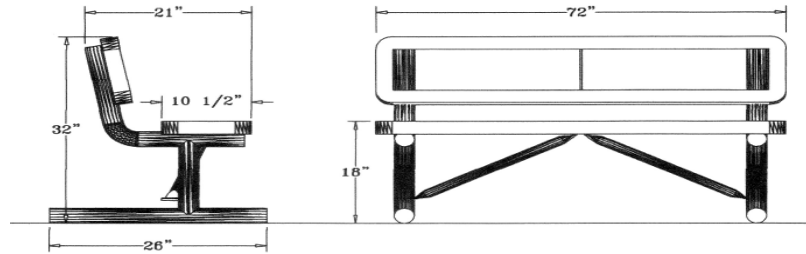

Ultraleisure Style

**6' UltraLeisure Bench, With Back, Rounded Corners – Portable.**

- 6' Dimensions: 72"L x 32"Ht. 108 Lbs.
- Seat and back is made with polyethylene  $\frac{3}{4}$ " #9 expanded steel inside a 2" x  $\frac{3}{4}$ " x  $\frac{1}{8}$ " angle iron frame.
- (2) 2  $\frac{3}{8}$ " O.D. Black zinc coated, powder coated galvanized steel legs.
- 10  $\frac{1}{2}$ " Deep seat.
- Some assembly required.

**Item #:** WC ULB6WBP

Ultraleisure Style

**8' UltraLeisure Bench, With Back, Rounded Corners – Portable.**

- 8' Dimensions: 96"L x 32"Ht. 165 Lbs.
- Seat and back is made with heavy duty  $\frac{3}{4}$ " #9 expanded p polyethylene coated steel inside a 2" x  $\frac{3}{4}$ " x  $\frac{1}{8}$ " angle iron frame.
- (2) 2  $\frac{3}{8}$ " O.D. Black zinc coated, powder coated galvanized steel legs.
- 10  $\frac{1}{2}$ " Deep seat.
- Some assembly required.

**Item #:** WC ULB8WBP

**Portable Table Mounting Options**

Surface Mounting Clamp

Inground Mounting Clamp

**UltraLeisure Thermoplastic Colors**

Red

Green

Blue