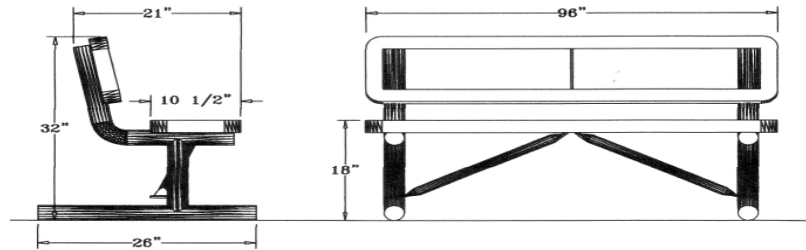

Ultraleisure Style

**6' UltraLeisure Bench, With Back, Rounded Corners – Portable.**

- 6' Dimensions: 72"L x 32"Ht. 108 Lbs.
- Seat and back is made with polyethylene  $\frac{3}{4}$ " #9 expanded steel inside a 2" x  $\frac{3}{4}$ " x  $\frac{1}{8}$ " angle iron frame.
- (2) 2  $\frac{3}{8}$ " O.D. Black zinc coated, powder coated galvanized steel legs.
- 10  $\frac{1}{2}$ " Deep seat.
- Some assembly required.

**Item #:** WC ULB6WBP

Ultraleisure Style

**8' UltraLeisure Bench, With Back, Rounded Corners – Portable.**

- 8' Dimensions: 96"L x 32"Ht. 165 Lbs.
- Seat and back is made with heavy duty  $\frac{3}{4}$ " #9 expanded p polyethylene coated steel inside a 2" x  $\frac{3}{4}$ " x  $\frac{1}{8}$ " angle iron frame.
- (2) 2  $\frac{3}{8}$ " O.D. Black zinc coated, powder coated galvanized steel legs.
- 10  $\frac{1}{2}$ " Deep seat.
- Some assembly required.

**Item #:** WC ULB8WBP

**Portable Table Mounting Options**

Surface Mounting Clamp

Inground Mounting Clamp

**UltraLeisure Thermoplastic Colors**

Red

Green

Blue