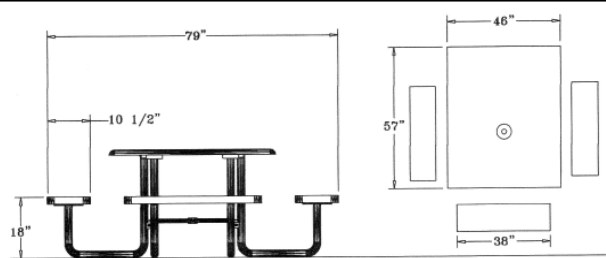

46" Octagon ADA Rolled Table with (3) Attached Seats - Portable.

- 46" x 57" ADA Top.
- 230 Lbs.
- Top and seats are made with polyethylene coated 3/4" #9 expanded metal inside a 2" x 2" x 1/8" angle iron frame.
- 1 5/8" diameter zinc coated, powder coated galvanized legs.
- With umbrella hole.
- Surface and inground mounting clamps available.
- Some assembly required.
- Insert shows actual frame style.

Item #: WC ROCT46ADA-3P

Portable Table Mounting Options