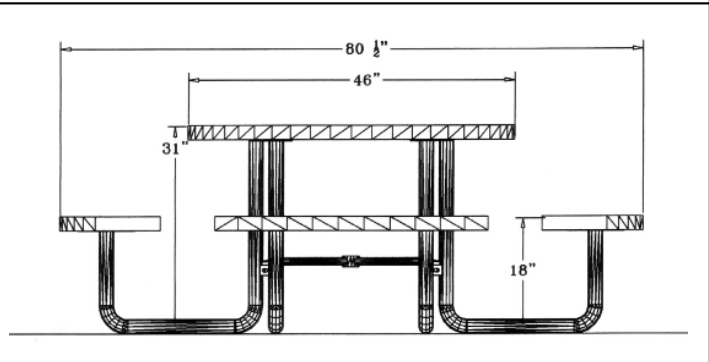

Portable Table Mounting Options