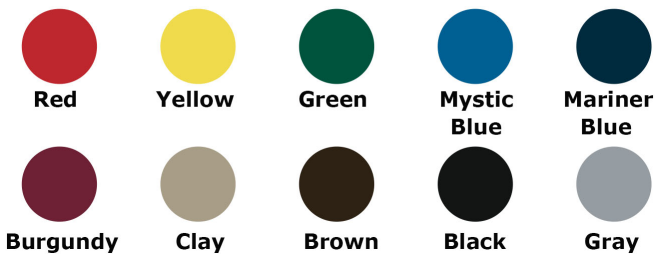

NOF#: WC RSRD46P

Portable Table Mounting Options

Surface Mounting Clamp

Inground Mounting Clamp

Textured Polyethylene Colors

Powder Coat Gloss Colors

NATIONAL OUTDOOR FURNITURE, INC.
 1210 W. Main Street #296 Riverhead, NY 11901
 Toll-Free Phone: 1-888-663-4621
 Phone: 631-369-9099 Fax: 631-207-8312
 Email: nofinc@optonline.net
www.nationaloutdoorfurniture.com