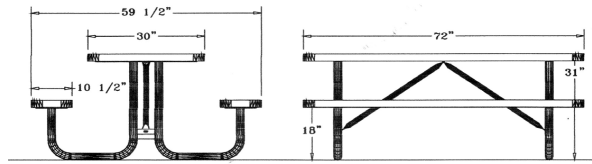

6' Perforated Style Portable

6' Perforated Table with (2) 4' Attached Seats, Rounded Corners Portable.

- 235 lbs.
- Large hole, 11 gauge polyethylene coated punched steel.
- 2 3/8" O.D. zinc coated, powder coated galvanized frame.
- Without umbrella hole
- Surface and inground mounting clamps available.
- Some assembly required.

Item #: WC PF6P

8' Perforated Style Portable

8' Perforated Table with (2) 6' Attached Seats, Rounded Corners Portable.

- 323 lbs.
- Large hole, 11 gauge polyethylene coated punched steel.
- 2 3/8" O.D. zinc coated, powder coated galvanized frame.
- Without umbrella hole.
- Surface and inground mounting clamps available.
- Some assembly required.