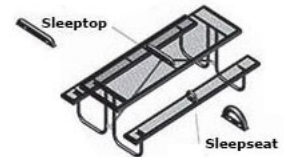

Item #: WC PF6P

8' Perforated Style Portable

8' Perforated Table with (2) 6' Attached Seats, Rounded Corners Portable.

- 323 lbs.
- Large hole, 11 gauge polyethylene coated punched steel.
- 2 3/8" O.D. zinc coated, powder coated galvanized frame.
- Without umbrella hole.
- Surface and inground mounting clamps available.
- Some assembly required.

Item #: WC PF8P

Textured Polyethylene Colors

Powder Coat Gloss Colors

Portable Table Mounting Options

Sleep Inhibitors

NATIONAL OUTDOOR FURNITURE, INC.
 1210 W. Main Street #296 Riverhead, NY 11901
 Toll-Free Phone: 1-888-663-4621
 Phone: 631-369-9099 Fax: 631-207-8312
 Email: nofinc@optonline.net
www.nationaloutdoorfurniture.com