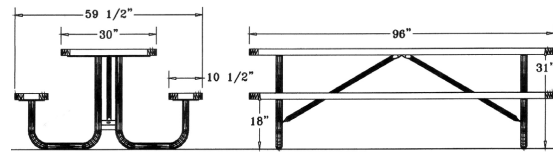

6' Perforated Table with (2) 4' Attached Seats, Rounded Corners Portable.

- 235 lbs.
- Large hole, 11 gauge polyethylene coated punched steel.
- 2 3/8" O.D. zinc coated, powder coated galvanized frame.
- Without umbrella hole
- Surface and inground mounting clamps available.
- Some assembly required.

Item #: WC PF6P

8' Perforated Table with (2) 6' Attached Seats, Rounded Corners Portable.

- 323 lbs.
- Large hole, 11 gauge polyethylene coated punched steel.
- 2 3/8" O.D. zinc coated, powder coated galvanized frame.
- Without umbrella hole.
- Surface and inground mounting clamps available.
- Some assembly required.

Item #: WC PF8P

Textured Polyethylene Colors

Powder Coat Gloss Colors

Portable Table Mounting Options

Sleep Inhibitors

NATIONAL OUTDOOR FURNITURE, INC.
1210 W. Main Street #296 Riverhead, NY 11901
Toll-Free Phone: 1-888-663-4621
Phone: 631-369-9099 Fax: 631-207-8312
Email: nofinc@optonline.net
www.nationaloutdoorfurniture.com

NATIONAL OUTDOOR FURNITURE, INC.
144 Murdock Road #325 Pomfret Center, CT 06259
Toll-Free Phone: 1-888-516-8873
Phone: 1-860-974-1551 Fax: 516-706-1901
Email: nofinc@earthlink.net
www.nationaloutdoorfurniture.com