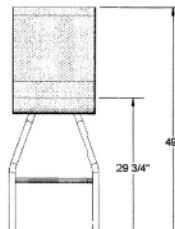

N.O.F. / Inc.

Barstool

- 42 Lbs.
- Overall Dimensions: 18"D x 23 3/4"W x 49"H. Seat height 29 3/4".
- 1 5/16" O.D. all MIG welded arched support legs.
- Thermoplastic coated seats with powder coated frame.
- All stainless steel hardware.
- Some assembly required.

Item #: WC BARSTOOL

Model Number	Description
WC BARSTOOL	Diamond Style 42 Lbs.

Textured Polyethylene Colors

Diamond Style

Powder Coat Gloss Colors

NATIONAL OUTDOOR FURNITURE, INC.
 1210 W. Main Street #296 Riverhead, NY 11901
 Toll-Free Phone: 1-888-663-4621
 Phone: 631-369-9099 Fax: 631-207-8312
 Email: nofinc@optonline.net
www.nationaloutdoorfurniture.com