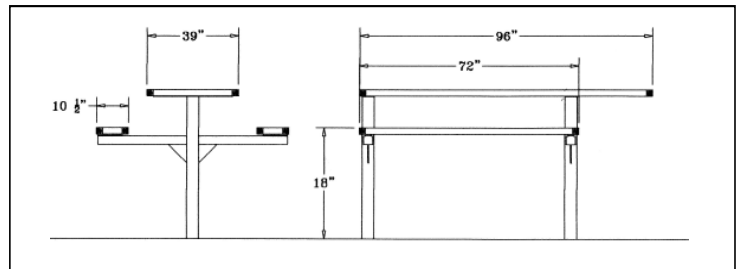

8' Perforated Table with (2) 6' Attached Seats, Rounded Corners - ADA Surface Mount.

- 410 lbs.
- Overall Dim: 96"L x 62"W x 31"Ht.
- Large hole pvc coated 11 gauge punched steel.
- 2 3/8" O.D. zinc coated, powder coated galvanized frame.
- Without umbrella hole.
- Ingroundmount style also available.
- Some assembly required.

Item # WC PF8ADASM