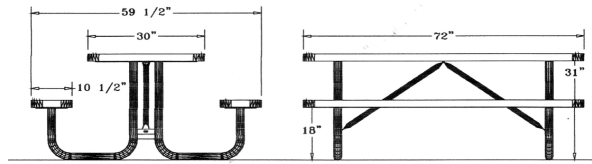

**6' Perforated Style Portable**

**6' Perforated Table with (2) 4' Attached Seats, Rounded Corners Portable.**

- 235 lbs.
- Large hole, 11 gauge polyethylene coated punched steel.
- 2 3/8" O.D. zinc coated, powder coated galvanized frame.
- Without umbrella hole
- Surface and inground mounting clamps available.
- Some assembly required.

**Item #:** WC PF6P

**8' Perforated Style Portable**

**8' Perforated Table with (2) 6' Attached Seats, Rounded Corners Portable.**

- 323 lbs.
- Large hole, 11 gauge polyethylene coated punched steel.
- 2 3/8" O.D. zinc coated, powder coated galvanized frame.
- Without umbrella hole.
- Surface and inground mounting clamps available.
- Some assembly required.