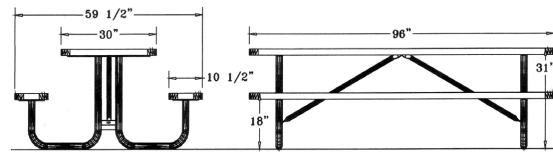

6' Perforated Table with (2) 4' Attached Seats, Rounded Corners Portable.

- 235 lbs.
- Large hole, 11 gauge polyethylene coated punched steel.
- 2 3/8" O.D. zinc coated, powder coated galvanized frame.
- Without umbrella hole
- Surface and inground mounting clamps available.
- Some assembly required.

Item #: WC PF6P

8' Perforated Table with (2) 6' Attached Seats, Rounded Corners Portable.

- 323 lbs.
- Large hole, 11 gauge polyethylene coated punched steel.
- 2 3/8" O.D. zinc coated, powder coated galvanized frame.
- Without umbrella hole.
- Surface and inground mounting clamps available.
- Some assembly required.

Item #: WC PF8P

Textured Polyethylene Colors

Powder Coat Gloss Finishes

Portable Table Mounting Options

Thermoplastic Color Options

Sleep Inhibitors

NATIONAL OUTDOOR FURNITURE, INC.
1210 W. Main Street #296 Riverhead, NY 11901
Toll-Free Phone: 1-888-663-4621
Phone: 631-369-9099 Fax: 631-207-8312
Email: nofinc@optonline.net
www.nationaloutdoorfurniture.com

NATIONAL OUTDOOR FURNITURE, INC.
144 Murdock Road #325 Pomfret Center, CT 06259
Toll-Free Phone: 1-888-516-8873
Phone: 1-860-974-1551 Fax: 516-706-1901
Email: nofinc@earthlink.net
www.nationaloutdoorfurniture.com