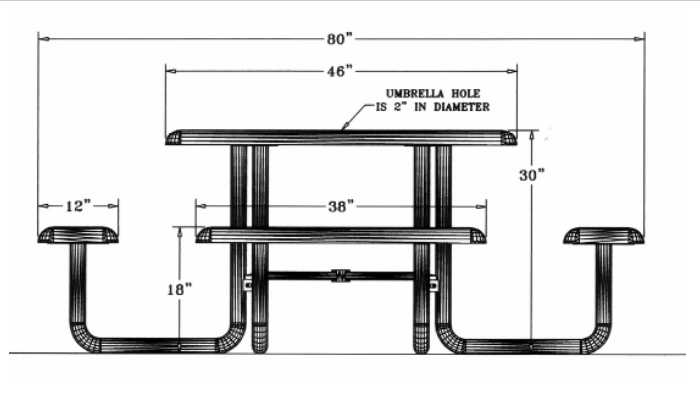

Portable Table Mounting Options

46" Square Perforated Table with (4) Attached Seats - Portable.

- 305 lbs.
- Large hole polyethylene 11 gauge punched steel seats/top.
- 1 5/8" zinc coated, powder coated galvanized frame.
- With umbrella hole.
- Surface mounting clamps available.
- Some assembly required.

Item #: WC PFSQ46P

Textured Polyethylene Colors

Powder Coat Gloss Finishes

Thermoplastic Color Options

NATIONAL OUTDOOR FURNITURE, INC.
1210 W. Main Street #296 Riverhead, NY 11901
Toll-Free Phone: 1-888-663-4621
Phone: 631-369-9099 Fax: 631-207-8312
Email: nofinc@optonline.net
www.nationaloutdoorfurniture.com

NATIONAL OUTDOOR FURNITURE, INC.
144 Murdock Road #325 Pomfret Center, CT 06259
Toll-Free Phone: 1-888-516-8873
Phone: 1-860-974-1551 Fax: 516-706-1901
Email: nofinc@earthlink.net
www.nationaloutdoorfurniture.com