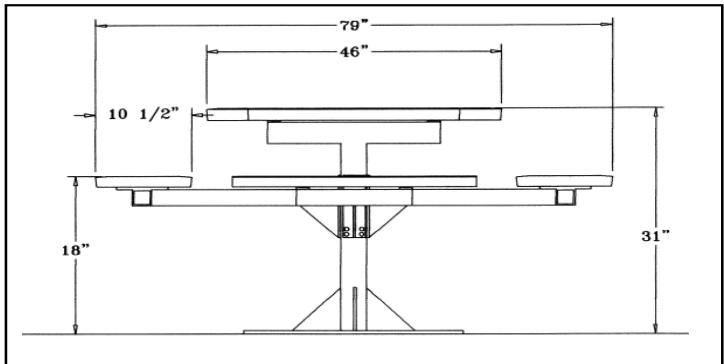

46" Square Perforated Pedestal Table with (4) Attached Seats - Surface Mount.

- 305 lbs.
- Large hole polyethylene 11 gauge punched steel seats/top.
- 2" zinc coated, powder coated galvanized frame.
- With umbrella hole.
- Some assembly required.

Item #: WC PFSQ46SM