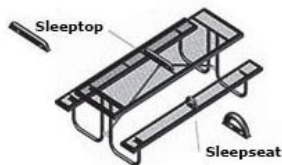

6' Regal Pedestal Table with (2) Attached Seats, Rounded Corners - Surface Mount.

- 296 lbs.
- Overall Dim: 72"L x 61"W x 31"Ht.
- Top and seats are made with polyethylene coated 3/4" #9 expanded metal inside a 2" x 2" x 1/8" angle iron frame.
- 4" square zinc coated, powder coated galvanized frame.
- Without umbrella hole.
- Some assembly required.

Item #: WC RP6SM

6' Regal Style Surface Mount

8' Regal Pedestal Table with (2) Attached Seats, Rounded Corners Surface Mount

- 400 Lbs.
- Overall Dim: 96"L x 61"W x 31"Ht.
- Top and seats are made with polyethylene coated 3/4" #9 expanded metal inside a 2" x 2" x 1/8" angle iron frame.
- 4" square zinc coated, powder coated galvanized frame.
- Without umbrella hole.
- Some assembly required.

Item #: WC RP8SM

8' Regal Style Surface Mount

Textured Polyethylene Colors

Powder Coat Gloss Finishes

Thermoplastic Color Options

Sleep Inhibitors

NATIONAL OUTDOOR FURNITURE, INC.
 1210 W. Main Street #296 Riverhead, NY 11901
 Toll-Free Phone: 1-888-663-4621
 Phone: 631-369-9099 Fax: 631-207-8312
 Email: nofinc@optonline.net
www.nationaloutdoorfurniture.com