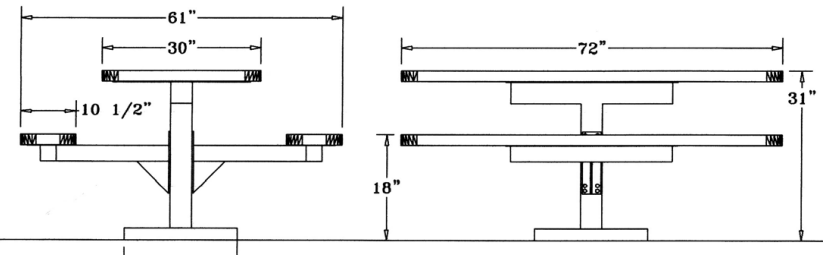

6' Regal Pedestal Table with (2) Attached Seats, Rounded Corners - Surface Mount.

- 296 lbs.
- Overall Dim: 72"L x 61"W x 31"Ht.
- Top and seats are made with polyethylene coated 3/4" #9 expanded metal inside a 2" x 2" x 1/8" angle iron frame.
- 4" square zinc coated, powder coated galvanized frame.
- Without umbrella hole.
- Some assembly required.

Item #: WC RP6SM

6' Regal Style Surface Mount

8' Regal Pedestal Table with (2) Attached Seats, Rounded Corners Surface Mount

- 400 Lbs.
- Overall Dim: 96"L x 61"W x 31"Ht.
- Top and seats are made with polyethylene coated 3/4" #9 expanded metal inside a 2" x 2" x 1/8" angle iron frame.
- 4" square zinc coated, powder coated galvanized frame.
- Without umbrella hole.
- Some assembly required.