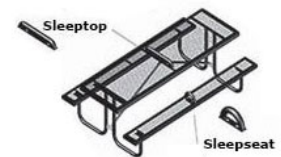

**Regal Style
Portable**

10' Regal Table with (2) Attached Seats, Rounded Corners - Portable.

- 327 lbs.
- Top and seats are made with polyethylene coated 3/4" #9 expanded metal inside a 2" x 2" x 1/8" angle iron frame.
- (4) Sets of 2 3/8" O.D. zinc coated, powder coated expanded metal legs.
- (2) 5 Ft. tops bolted together.
- Without umbrella hole.
- Surface and inground mounting clamps available.
- Some assembly required.

Item #: WC RP10P

Textured Polyethylene Colors

Powder Coat Gloss Finishes

Thermoplastic Color Options

Sleep Inhibitors

Portable Table Mounting Options

NATIONAL OUTDOOR FURNITURE, INC.
 1210 W. Main Street #296 Riverhead, NY 11901
 Toll-Free Phone: 1-888-663-4621
 Phone: 631-369-9099 Fax: 631-207-8312
 Email: nofinc@optonline.net
www.nationaloutdoorfurniture.com