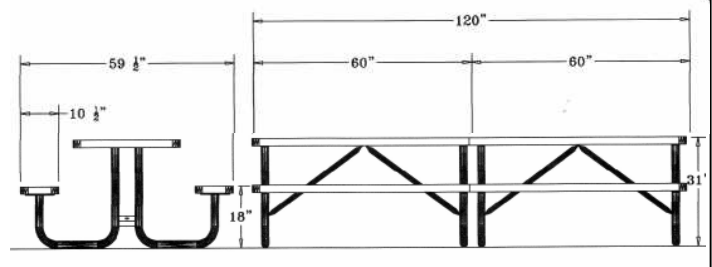

10' Regal Table with (2) Attached Seats, Rounded Corners - Portable.

- 327 lbs.
- Top and seats are made with polyethylene coated 3/4" #9 expanded metal inside a 2" x 2" x 1/8" angle iron frame.
- (4) Sets of 2 3/8" O.D. zinc coated, powder coated expanded metal legs.
- (2) 5 Ft. tops bolted together.
- Without umbrella hole.
- Surface and inground mounting clamps available.
- Some assembly required.

Item #: WC RP10P