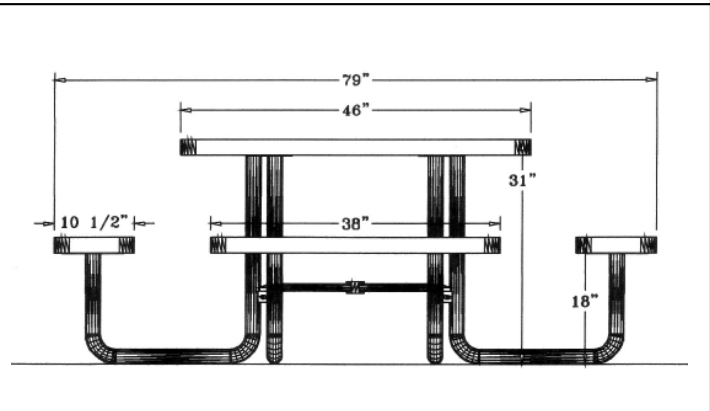

46" Square Regal Table with (4) Attached Seats, Rounded Corners - Portable.

- 253 lbs.
- Top and seats are made with polyethylene ¾" #9 expanded metal inside a 2" x 2" x 1/8" angle iron frame.
- 2" zinc coated, powder coated galvanized frame.
- With umbrella hole.
- Surface and inground mounting clamps available.
- Some assembly required.

Item #: WC RS46QP

Textured Polyethylene Colors

Powder Coat Gloss Finishes

Thermoplastic Color Options

Portable Table Mounting Options

NATIONAL OUTDOOR FURNITURE, INC.

1210 W. Main Street #296 Riverhead, NY 11901
Toll-Free Phone: 1-888-663-4621
Phone: 631-369-9099 Fax: 631-207-8312
Email: nofinc@optonline.net
www.nationaloutdoorfurniture.com

NATIONAL OUTDOOR FURNITURE, INC.

144 Murdock Road #325 Pomfret Center, CT 06259
Toll-Free Phone: 1-888-516-8873
Phone: 1-860-974-1551 Fax: 516-706-1901
Email: nofinc@earthlink.net
www.nationaloutdoorfurniture.com