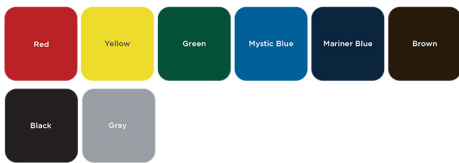

**Regal Style
Portable**

46" Square Regal Table with (4) Attached Seats, Rounded Corners - Portable.

- 253 lbs.
- Top and seats are made with polyethylene ¾" #9 expanded metal inside a 2" x 2" x 1/8" angle iron frame.
- 2" zinc coated, powder coated galvanized frame.
- With umbrella hole.
- Surface and inground mounting clamps available.
- Some assembly required.

Item #: WC RS46QP

Textured Polyethylene Colors

Powder Coat Gloss Finishes

Thermoplastic Color Options

Portable Table Mounting Options

Surface Mounting Clamp

Inground Mounting Clamp

NATIONAL OUTDOOR FURNITURE, INC.