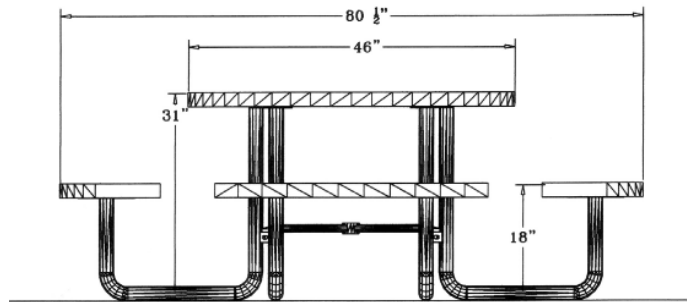

Portable Table Mounting Options

46" Round Regal Table with (4) Attached Concave Seats - Portable.

- 239 lbs.
- Top and seats are made with polyethylene 3/4" #9 expanded metal inside a 3/4" x 2" x 1/8" angle iron frame. Seats are 46"
- 1 5/8" Zinc coated, powder coated galvanized steel frame.
- With umbrella hole.
- Surface and inground mounting clamps available.
- Some assembly required.

Item #: WC RRD46P

Textured Polyethylene Colors

Powder Coat Gloss Finishes

Thermoplastic Color Options

NATIONAL OUTDOOR FURNITURE, INC.

1210 W. Main Street #296 Riverhead, NY 11901
Toll-Free Phone: 1-888-663-4621
Phone: 631-369-9099 Fax: 631-207-8312
Email: nofinc@optonline.net
www.nationaloutdoorfurniture.com

NATIONAL OUTDOOR FURNITURE, INC.

144 Murdock Road #325 Pomfret Center, CT 06259
Toll-Free Phone: 1-888-516-8873
Phone: 1-860-974-1551 Fax: 516-706-1901
Email: nofinc@earthlink.net
www.nationaloutdoorfurniture.com