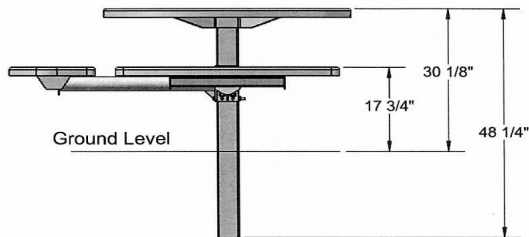

46" Round Regal Pedestal Table with (3) Attached Concave Seats - Inground Mount.

1. 283 lbs.
   - Top and seats are made with heavy duty polyethylene $\frac{3}{4}$ " #9 expanded metal inside a $\frac{3}{4}$ " x 2" x 1/8" angle iron frame.
   - 4" square galvanized, zinc coated, powder coated single pedestal.
   - With umbrella hole.
   - Some assembly required.
2. **Item #:** WC RRD46-3IG

Textured Polyethylene Colors

Thermoplastic Color Options

Powder Coat Gloss Finishes

NATIONAL OUTDOOR FURNITURE, INC.
1210 W. Main Street #296 Riverhead, NY 11901
Toll-Free Phone: 1-888-663-4621
Phone: 631-369-9099 Fax: 631-207-8312
Email: nofinc@optonline.net
www.nationaloutdoorfurniture.com

NATIONAL OUTDOOR FURNITURE, INC.
144 Murdock Road #325 Pomfret Center, CT 06259
Toll-Free Phone: 1-888-516-8873
Phone: 1-860-974-1551 Fax: 516-706-1901
Email: nofinc@earthlink.net
www.nationaloutdoorfurniture.com