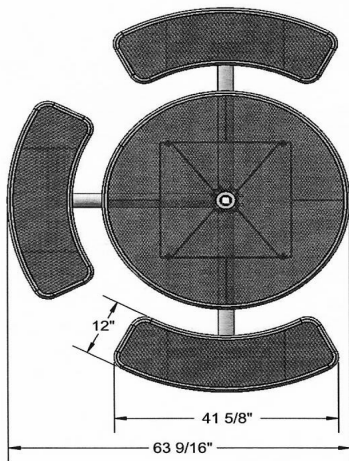

46" Round Regal Pedestal Table with (3) Attached Concave Seats - Inground Mount.

- 283 lbs.
 - Top and seats are made with heavy duty polyethylene $\frac{3}{4}$ " #9 expanded metal inside a $\frac{3}{4}$ " x 2" x 1/8" angle iron frame.
 - 4" square galvanized, zinc coated, powder coated single pedestal.
 - With umbrella hole.
 - Some assembly required.
- Item #:** WC RRD46-3IG

**Regal Style
Inground Mount**

Textured Polyethylene Colors

Thermoplastic Color Options

Powder Coat Gloss Finishes

NATIONAL OUTDOOR FURNITURE, INC.
 1210 W. Main Street #296 Riverhead, NY 11901
 Toll-Free Phone: 1-888-663-4621
 Phone: 631-369-9099 Fax: 631-207-8312
 Email: nofinc@optonline.net
www.nationaloutdoorfurniture.com