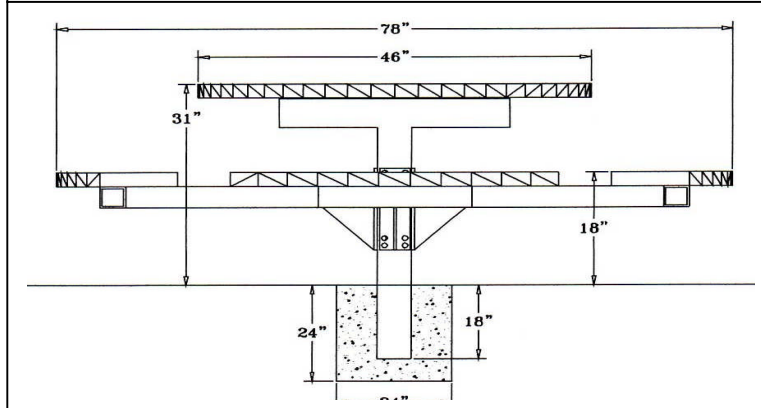

46" Round Regal Pedestal Table with (4) Attached Concave Seats - Inground Mount.

- 298 lbs.
- Top and seats are made with heavy duty polyethylene $\frac{3}{4}$ " #9 expanded metal inside a $\frac{3}{4}$ " x 2" x 1/8" angle iron frame.
- 4" square galvanized, zinc coated, powder coated single pedestal.
- With umbrella hole.
- Some assembly required.

Item #: WC RRD46IG

Textured Polyethylene Colors

Powder Coat Gloss Finishes

Thermoplastic Color Options

NATIONAL OUTDOOR FURNITURE, INC.

1210 W. Main Street #296 Riverhead, NY 11901
Toll-Free Phone: 1-888-663-4621
Phone: 631-369-9099 Fax: 631-207-8312
Email: nofinc@optonline.net
www.nationaloutdoorfurniture.com

NATIONAL OUTDOOR FURNITURE, INC.

144 Murdock Road #325 Pomfret Center, CT 06259
Toll-Free Phone: 1-888-516-8873
Phone: 1-860-974-1551 Fax: 516-706-1901
Email: nofinc@earthlink.net
www.nationaloutdoorfurniture.com