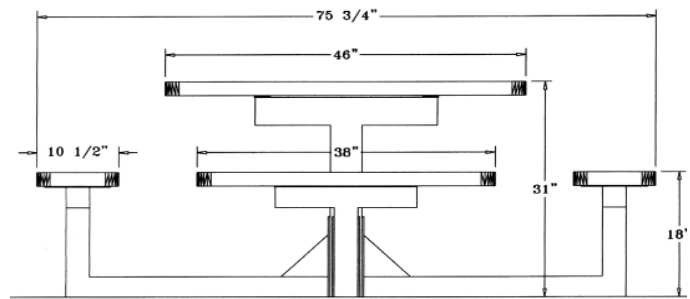

Portable Table Mounting Options