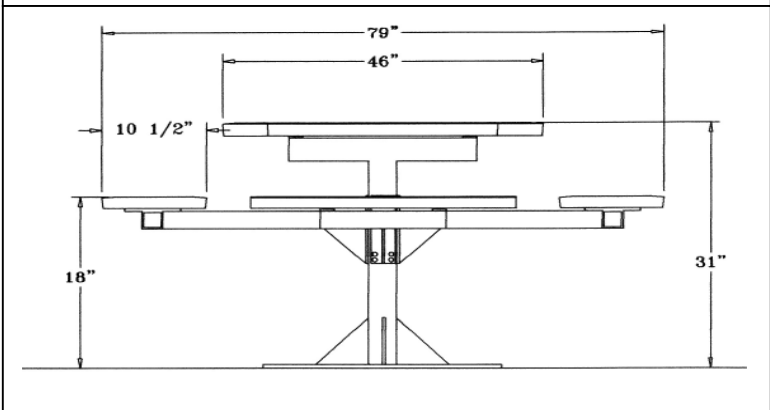

46" Square Regal Table with (4) Attached Seats, Rounded Corners - Surface Mount.

- 253 Lbs.
- Overall Dim: 79" x 79" Square x 31"Ht.
- Polyethylene 3/4" #9 expanded coated metal.
- Zinc coated, galvanized, powder coated 4" pedestal.
- With umbrella hole.
- Some assembly required.

Item #: WC RSQ46PSM

Textured Polyethylene Colors

Powder Coat Gloss Colors

NATIONAL OUTDOOR FURNITURE, INC.
1210 W. Main Street #296 Riverhead, NY 11901
Toll-Free Phone: 1-888-663-4621
Phone: 631-369-9099 Fax: 631-207-8312
Email: nofinc@optonline.net
www.nationaloutdoorfurniture.com

NATIONAL OUTDOOR FURNITURE, INC.
144 Murdock Road #325 Pomfret Center, CT 06259
Toll-Free Phone: 1-888-516-8873
Phone: 1-860-974-1551 Fax: 516-706-1901
Email: nofinc@earthlink.net
www.nationaloutdoorfurniture.com