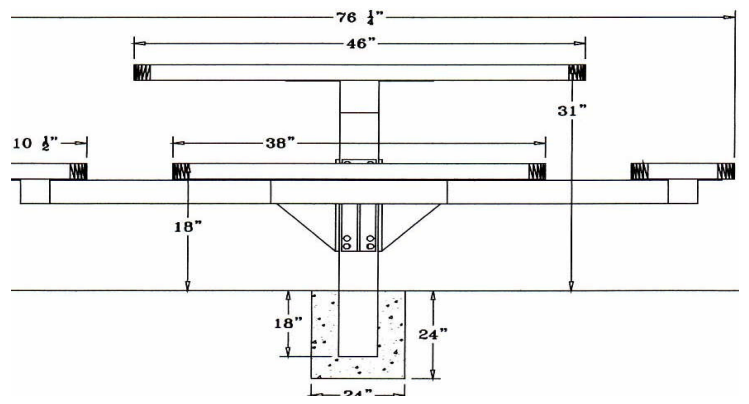

**Regal Style  
Inground Mount**

**46" Square Regal Pedestal Table with (4) Attached Seats, Rounded Corners - Inground Mount.**

- 361 Lbs.
- Top and seats are made with polyethylene coated 3/4" #9 expanded metal inside a 2" x 2" x 1/8" angle iron frame.
- Zinc coated, galvanized, powder coated, single 4" pedestal.
- With umbrella hole.
- Some assembly required.

**Item #:** WC RSQ46PIG

**Textured Polyethylene Colors**

**Powder Coat Gloss Finishes**

**Thermoplastic Color Options**

**NATIONAL OUTDOOR FURNITURE, INC.**

1210 W. Main Street #296 Riverhead, NY 11901  
 Toll-Free Phone: 1-888-663-4621  
 Phone: 631-369-9099 Fax: 631-207-8312  
 Email: [nofinc@optonline.net](mailto:nofinc@optonline.net)  
[www.nationaloutdoorfurniture.com](http://www.nationaloutdoorfurniture.com)