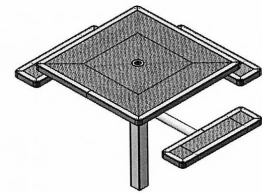

**46" Square Regal Pedestal Table with (3) Attached Seats, Rounded Corners - Inground Mount.**

- 238 Lbs.
- Top and seats are made with polyethylene coated 3/4" #9 expanded metal inside a 2" x 2" x 1/8" angle iron frame.
- Zinc coated, galvanized, powder coated, single 4" pedestal.
- With umbrella hole.
- Some assembly required.

**Item #:** WC RSQ46P-3IG

**Regal Style  
Inground Mount**

**Textured Polyethylene Colors**

**Powder Coat Gloss Finishes**

**Thermoplastic Color Options**

**NATIONAL OUTDOOR FURNITURE, INC.**

1210 W. Main Street #296 Riverhead, NY 11901  
 Toll-Free Phone: 1-888-663-4621  
 Phone: 631-369-9099 Fax: 631-207-8312  
 Email: [nofinc@optonline.net](mailto:nofinc@optonline.net)  
[www.nationaloutdoorfurniture.com](http://www.nationaloutdoorfurniture.com)