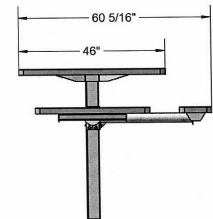

**46" Square Regal Pedestal Table with (3) Attached Seats, Rounded Corners - Inground Mount.**

- 238 Lbs.
- Top and seats are made with polyethylene coated 3/4" #9 expanded metal inside a 2" x 2" x 1/8" angle iron frame.
- Zinc coated, galvanized, powder coated, single 4" pedestal.
- With umbrella hole.
- Some assembly required.

**Item #:** WC RSQ46P-3IG

**Regal Style  
Inground Mount**

**Textured Polyethylene Colors**

**Powder Coat Gloss Finishes**

**Thermoplastic Color Options**

**NATIONAL OUTDOOR FURNITURE, INC.**

1210 W. Main Street #296 Riverhead, NY 11901  
 Toll-Free Phone: 1-888-663-4621  
 Phone: 631-369-9099 Fax: 631-207-8312  
 Email: [nofinc@optonline.net](mailto:nofinc@optonline.net)  
[www.nationaloutdoorfurniture.com](http://www.nationaloutdoorfurniture.com)