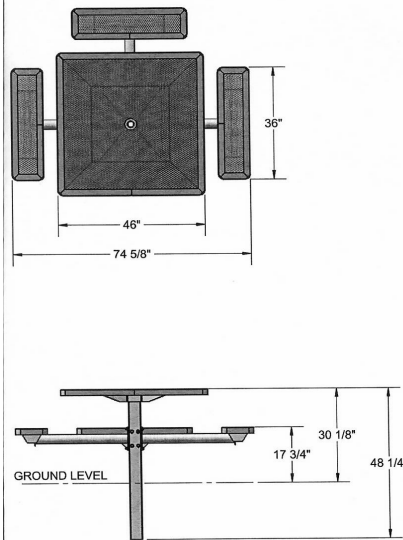

**46" Square Regal Pedestal Table with (3) Attached Seats, Rounded Corners - Inground Mount.**

- 238 Lbs.
- Top and seats are made with polyethylene coated 3/4" #9 expanded metal inside a 2" x 2" x 1/8" angle iron frame.
- Zinc coated, galvanized, powder coated, single 4" pedestal.
- With umbrella hole.
- Some assembly required.

**Item #:** WC RSQ46P-3IG

**Regal Style  
Inground Mount**

**Textured Polyethylene Colors**

**Powder Coat Gloss Finishes**

**Thermoplastic Color Options**

**NATIONAL OUTDOOR FURNITURE, INC.**

1210 W. Main Street #296 Riverhead, NY 11901  
 Toll-Free Phone: 1-888-663-4621  
 Phone: 631-369-9099 Fax: 631-207-8312  
 Email: [nofinc@optonline.net](mailto:nofinc@optonline.net)  
[www.nationaloutdoorfurniture.com](http://www.nationaloutdoorfurniture.com)