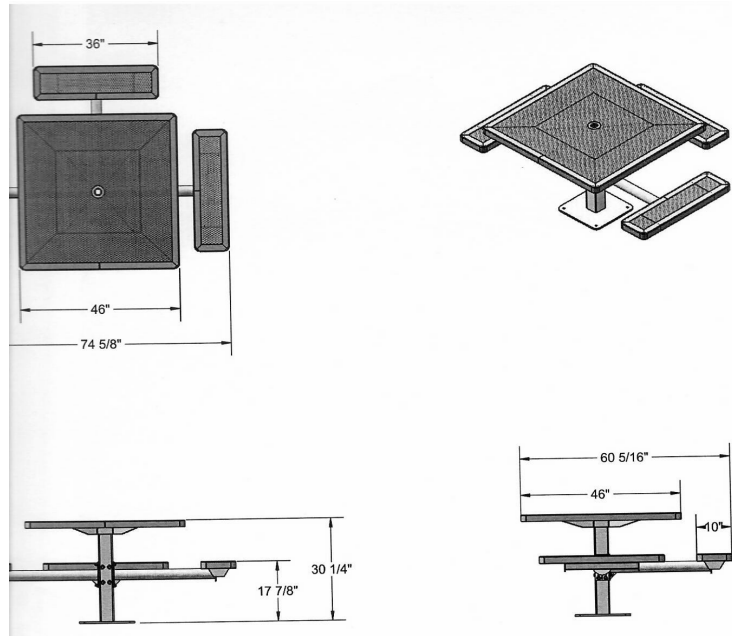

46" Square Regal Table with (3) Attached Seats, Rounded Corners - Surface Mount.

- 253 Lbs.
- Overall Dim: 74 5/8" x 60 5/16" Square x 31"Ht.
- Polyethylene 3/4" #9 expanded coated metal.
- Zinc coated, galvanized, powder coated 4" pedestal.
- With umbrella hole.
- Some assembly required.

Item #: WC RSQ46P-3SM

Textured Polyethylene Colors

Powder Coat Gloss Finishes

Thermoplastic Color Options

NATIONAL OUTDOOR FURNITURE, INC.
1210 W. Main Street #296 Riverhead, NY 11901
Toll-Free Phone: 1-888-663-4621
Phone: 631-369-9099 Fax: 631-207-8312
Email: nofinc@optonline.net
www.nationaloutdoorfurniture.com

NATIONAL OUTDOOR FURNITURE, INC.
144 Murdock Road #325 Pomfret Center, CT 06259
Toll-Free Phone: 1-888-516-8873
Phone: 1-860-974-1551 Fax: 516-706-1901
Email: nofinc@earthlink.net
www.nationaloutdoorfurniture.com