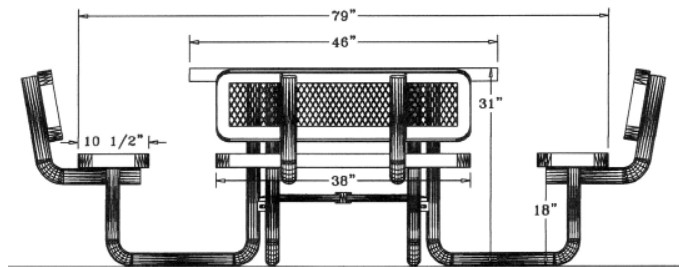

Regal Style

Portable Table Mounting Options

Surface Mounting Clamp

Inground Mounting Clamp

Textured Polyethylene Colors

Thermoplastic Color Options

Powder Coat Gloss Finishes

46" Octagon Specialty Table with (4) Attached Seats & Backs - Portable.

- 407 Lb
- Top and seats are made with polyethylene 3/4" #9 expanded metal inside a 2" x 2" x 1/8" angle iron frame.
- 1 5/8" diameter zinc coated, powder coated galvanized legs.
- With umbrella hole.
- Surface mounting clamps available.
- Some assembly required.

Item #: WC OCT46WBP

46" Square Table with (4) Attached Seats & Backs - Portable.

- 407 Lb
- Top and seats are made with polyethylene 3/4" #9 expanded metal inside a 2" x 2" x 1/8" angle iron frame.
- 1 5/8" diameter zinc coated, powder coated galvanized legs.
- With umbrella hole.
- Surface mounting clamps available.
- Some assembly required.