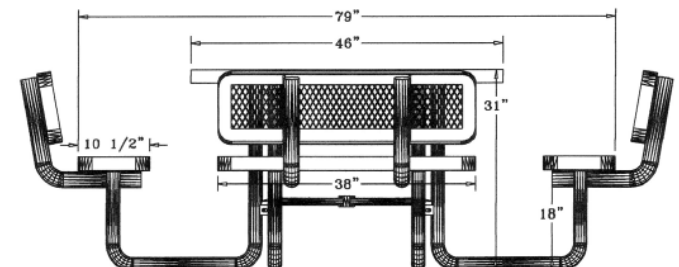

NATIONAL OUTDOOR FURNITURE, INC.
1210 W. Main Street #296 Riverhead, NY 11901
Toll-Free Phone: 1-888-663-4621
Phone: 631-369-9099 Fax: 631-207-8312
Email: nofinc@optonline.net
www.nationaloutdoorfurniture.com

NATIONAL OUTDOOR FURNITURE, INC.
144 Murdock Road #325 Pomfret Center, CT 06259
Toll-Free Phone: 1-888-516-8873
Phone: 1-860-974-1551 Fax: 516-706-1901
Email: nofinc@earthlink.net
www.nationaloutdoorfurniture.com