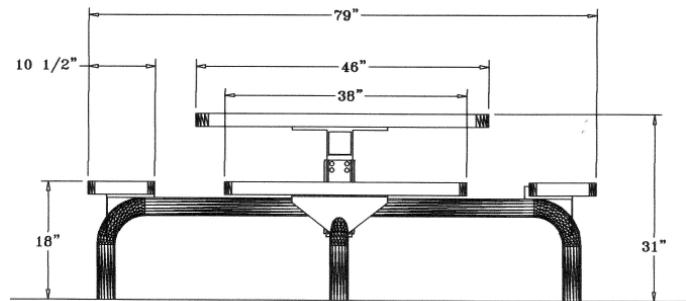

**Surface Mount
Cover Options**

**46" Square Web Table with (4) Attached Seats,
Rounded Corners - Portable/Surface Mount.**

- 284 lbs.
- Top and seats are made with 3/4" #9 expanded polyethylene metal inside a 2" x 2" x 1/8" angle iron frame.
- 2 3/8" zinc coated, powder coated galvanized frame.
- Surface mount covers not included.
- With or without umbrella hole.
- Some assembly required.

Item #: WC WSQ46PSM

Textured Polyethylene Colors

Powder Coat Gloss Finishes

Thermoplastic Color Options

NATIONAL OUTDOOR FURNITURE, INC.
1210 W. Main Street #296 Riverhead, NY 11901
Toll-Free Phone: 1-888-663-4621
Phone: 631-369-9099 Fax: 631-207-8312
Email: nofinc@optonline.net
www.nationaloutdoorfurniture.com

NATIONAL OUTDOOR FURNITURE, INC.
144 Murdock Road #325 Pomfret Center, CT 06259
Toll-Free Phone: 1-888-516-8873
Phone: 1-860-974-1551 Fax: 516-706-1901
Email: nofinc@earthlink.net
www.nationaloutdoorfurniture.com