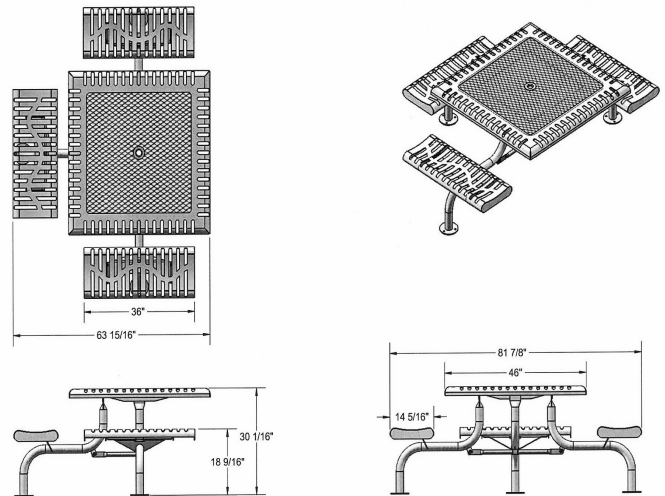

Surface Mount
Cover Options

46" Square Web Classic Table with (4) Attached Seats, Portable/Surface Mount.

- 296 lbs.
- Plastisol or polyethylene coated ribbed steel seats/top.
- 2 3/8" zinc coated, powder coated galvanized frame.
- Surface mount covers not included.
- With umbrella hole.
- Some assembly required.

Item #: WC WCSQ46PSM

Textured Polyethylene Colors

Powder Coat Gloss Finishes

Thermoplastic Color Options

NATIONAL OUTDOOR FURNITURE, INC.
1210 W. Main Street #296 Riverhead, NY 11901
Toll-Free Phone: 1-888-663-4621
Phone: 631-369-9099 Fax: 631-207-8312
Email: nofinc@optonline.net
www.nationaloutdoorfurniture.com

NATIONAL OUTDOOR FURNITURE, INC.
144 Murdock Road #325 Pomfret Center, CT 06259
Toll-Free Phone: 1-888-516-8873
Phone: 1-860-974-1551 Fax: 516-706-1901
Email: nofinc@earthlink.net
www.nationaloutdoorfurniture.com