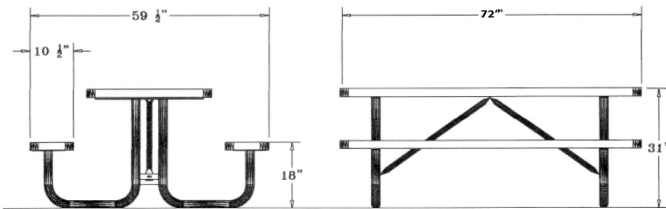

Rolled Style Portable

Portable Table Mounting Options

Surface Mounting Clamp

Inground Mounting Clamp

6' Rolled Style Pedestal Table with (2) Attached Seats - Portable.

- 215 lbs.
- Top and seats are made with polyethylene 3/4" #9 expanded metal inside a 2" x 2" x 1/8" angle iron frame.
- 2 3/8" O.D. powder coated, galvanized pedestal frame.
- Without umbrella hole.
- Some assembly required.

Item #: WC ROR6P

8' Rolled Style Pedestal Table with (2) Attached Seats - Portable.

259 Lbs.

Item# WC ROR8P

Textured Polyethylene Colors

Powder Coat Gloss Finishes

Thermoplastic Color Options

NATIONAL OUTDOOR FURNITURE, INC.
 1210 W. Main Street #296 Riverhead, NY 11901
 Toll-Free Phone: 1-888-663-4621
 Phone: 631-369-9099 Fax: 631-207-8312
 Email: nofinc@optonline.net
www.nationaloutdoorfurniture.com