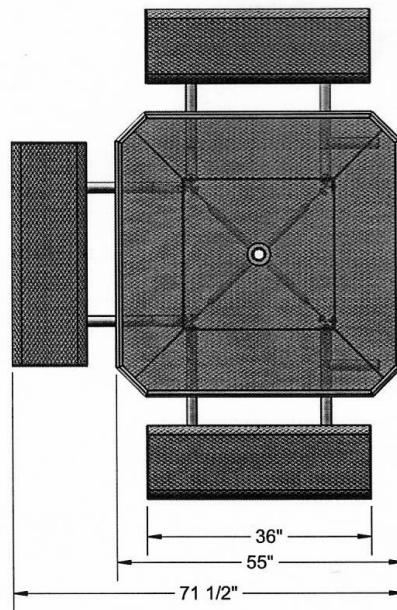

46" Octagon Rolled Table with (3) Attached Seats - Portable. Non ADA.

- 230 Lbs.
- Tops are made with polyethylene $\frac{3}{4}$ " #9 expanded metal inside a 2" x 2" x $\frac{1}{8}$ " angle iron frame.
- 1 $\frac{5}{8}$ " diameter zinc coated, powder coated galvanized legs.
- With umbrella hole.
- Surface and inground mounting clamps available.
- Some assembly required.

Item #: WC ROCT46-3P