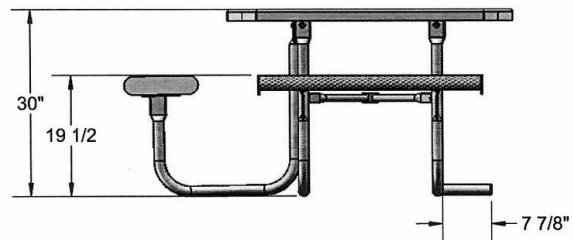

46" Octagon Rolled Table with (3) Attached Seats - Portable. Non ADA.

- 230 Lbs.
- Tops are made with polyethylene $\frac{3}{4}$ " #9 expanded metal inside a 2" x 2" x $\frac{1}{8}$ " angle iron frame.
- 1 $\frac{5}{8}$ " diameter zinc coated, powder coated galvanized legs.
- With umbrella hole.
- Surface and inground mounting clamps available.
- Some assembly required.

Item #: WC ROCT46-3P