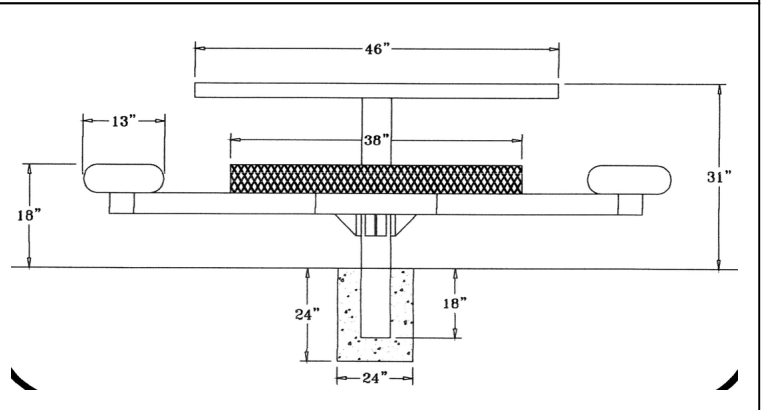

46" Octagon Rolled Pedestal Table with (4) Attached Rolled Seats - Inground Mount.

- 353 lbs.
- Top and seats are made with polyethylene coated 3/4" #9 expanded metal inside a 2" x 2" x 1/8" angle iron frame.
- 4" square zinc coated, powder coated galvanized frame.
- With umbrella hole.
- Some assembly required.

Item #: WC ROCT46IG