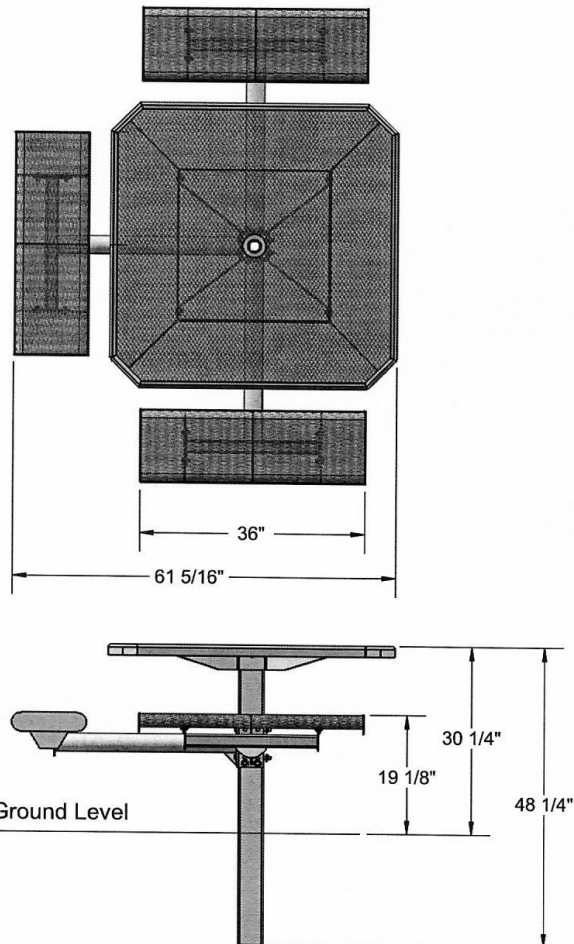

46" Octagon Rolled Pedestal Table with (3) Attached Rolled Seats - Inground Mount.

- 353 lbs.
- Top and seats are made with polyethylene coated 3/4" #9 expanded metal inside a 2" x 2" x 1/8" angle iron frame.
- 4" square zinc coated, powder coated galvanized frame.
- With umbrella hole.
- Some assembly required.

Item #: WC ROCT46-3IG

Rolled Style

Textured Polyethylene Colors

Thermoplastic Color Options

Powder Coat Gloss Finishes

NATIONAL OUTDOOR FURNITURE, INC.
 1210 W. Main Street #296 Riverhead, NY 11901
 Toll-Free Phone: 1-888-663-4621
 Phone: 631-369-9099 Fax: 631-207-8312
 Email: nofinc@optonline.net
www.nationaloutdoorfurniture.com