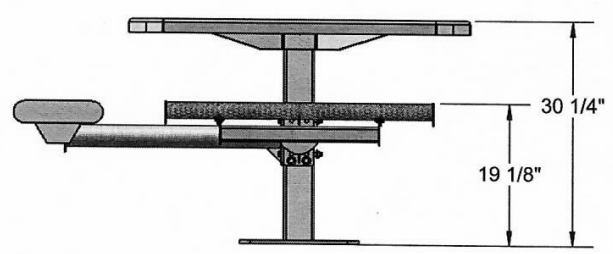

46" Octagon Pedestal Rolled Table with (3) Attached Seats - Surface Mount.

- 353 lbs.
- Top and seats are made with polyethylene $\frac{3}{4}$ " #9 expanded metal inside a 2" x 2" x $\frac{1}{8}$ " angle iron frame.
- 4" square zinc coated, powder coated galvanized frame.
- With umbrella hole.
- Some assembly required.

Item #: WC ROCT46-3SM

Textured Polyethylene Colors

Thermoplastic Color Options

Powder Coat Gloss Finishes

NATIONAL OUTDOOR FURNITURE, INC.
 1210 W. Main Street #296 Riverhead, NY 11901
 Toll-Free Phone: 1-888-663-4621
 Phone: 631-369-9099 Fax: 631-207-8312
 Email: nofinc@optonline.net
www.nationaloutdoorfurniture.com