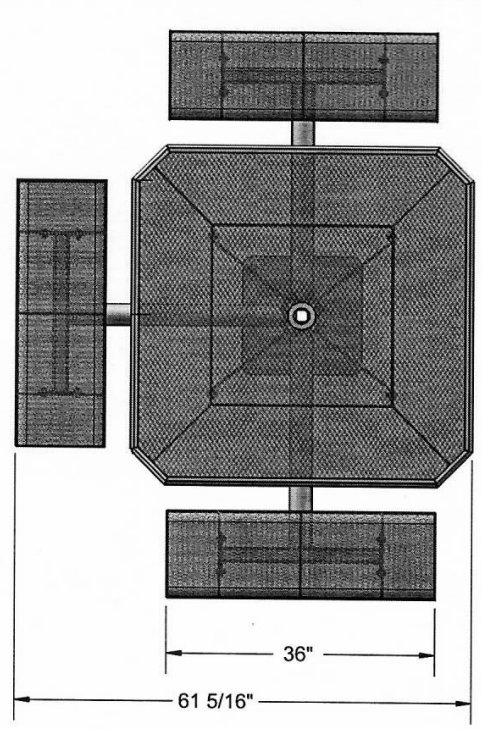

46" Octagon Pedestal Rolled Table with (3) Attached Seats - Surface Mount.

- 353 lbs.
- Top and seats are made with polyethylene $\frac{3}{4}$ " #9 expanded metal inside a 2" x 2" x $\frac{1}{8}$ " angle iron frame.
- 4" square zinc coated, powder coated galvanized frame.
- With umbrella hole.
- Some assembly required.

Item #: WC ROCT46-3SM

Textured Polyethylene Colors

Thermoplastic Color Options

Powder Coat Gloss Finishes

NATIONAL OUTDOOR FURNITURE, INC.
 1210 W. Main Street #296 Riverhead, NY 11901
 Toll-Free Phone: 1-888-663-4621
 Phone: 631-369-9099 Fax: 631-207-8312
 Email: nofinc@optonline.net
www.nationaloutdoorfurniture.com