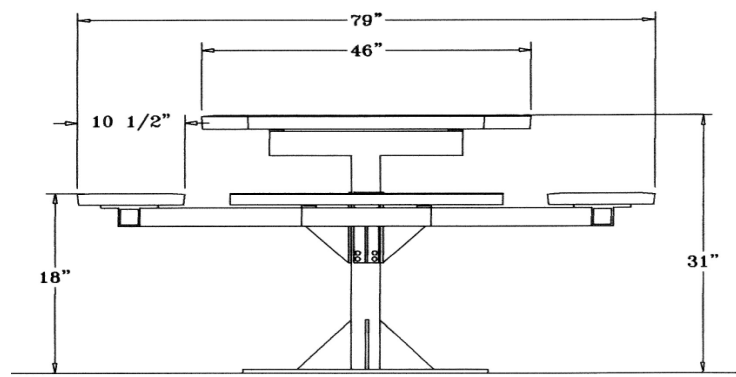

46" Octagon Pedestal Rolled Table with (4) Attached Seats - Surface Mount.

- 353 lbs.
- Top and seats are made with polyethylene $\frac{3}{4}$ " #9 expanded metal inside a 2" x 2" x $\frac{1}{8}$ " angle iron frame.
- 4" square zinc coated, powder coated galvanized frame.
- With umbrella hole.
- Some assembly required.

Item #: WC ROCT46SM

Textured Polyethylene Colors

Powder Coat Gloss Finishes

Thermoplastic Color Options

NATIONAL OUTDOOR FURNITURE, INC.
1210 W. Main Street #296 Riverhead, NY 11901
Toll-Free Phone: 1-888-663-4621
Phone: 631-369-9099 Fax: 631-207-8312
Email: nofinc@optonline.net
www.nationaloutdoorfurniture.com

NATIONAL OUTDOOR FURNITURE, INC.
144 Murdock Road #325 Pomfret Center, CT 06259
Toll-Free Phone: 1-888-516-8873
Phone: 1-860-974-1551 Fax: 516-706-1901
Email: nofinc@earthlink.net
www.nationaloutdoorfurniture.com