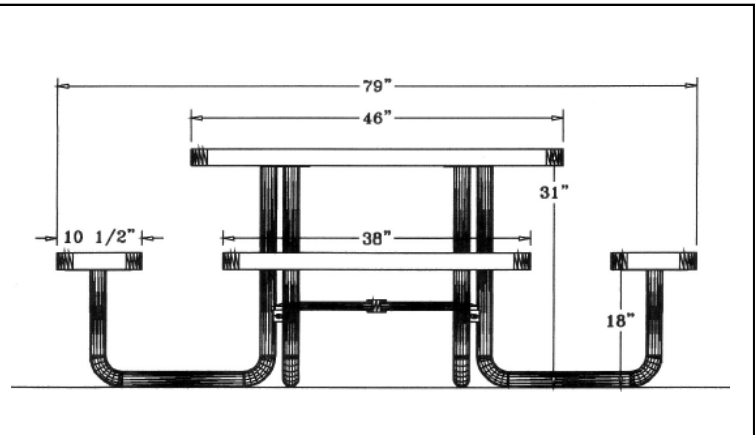

Portable Table Mounting Options

46" Classic Pedestal Table with (4) Attached Seats - Portable.

- 290 lbs.
- Polyethylene coated ribbed steel seats.
- Rolled edge with 3/4" #9 polyethylene coated expanded metal top.
- 1 5/8" O.D. zinc coated, powder coated galvanized frame.
- With umbrella hole.

Surface and inground mounting clamps available.

- Some assembly required.

Item #: WC CSQ46P

Textured Polyethylene Colors

Powder Coat Gloss Finishes

Thermoplastic Color Options

NATIONAL OUTDOOR FURNITURE, INC.

1210 W. Main Street #296 Riverhead, NY 11901
Toll-Free Phone: 1-888-663-4621
Phone: 631-369-9099 Fax: 631-207-8312
Email: nofinc@optonline.net
www.nationaloutdoorfurniture.com

NATIONAL OUTDOOR FURNITURE, INC.

144 Murdock Road #325 Pomfret Center, CT 06259
Toll-Free Phone: 1-888-516-8873
Phone: 1-860-974-1551 Fax: 516-706-1901
Email: nofinc@earthlink.net
www.nationaloutdoorfurniture.com