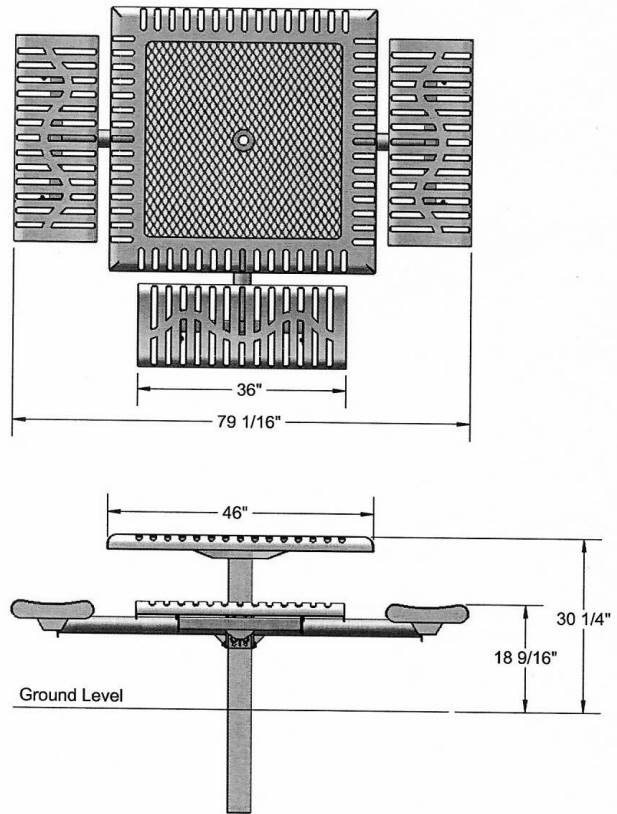

Classic Style

46" Classic Pedestal Table with (3) Attached Seats -Inground Mount.

- 398 lbs.
- Overall Dim: 79" Sq. x 31"Ht.
- Made with polyethylene coated ribbed steel seats.
- Rolled edge with 3/4" #9 polyethylene coated expanded top metal
- 4" square zinc coated, powder coated galvanized frame.
- With umbrella hole.
- Some assembly required.

Item #: WC CSQ46-3IG

Textured Polyethylene Colors

Thermoplastic Color Options

Powder Coat Gloss Finishes

NATIONAL OUTDOOR FURNITURE, INC.
 1210 W. Main Street #296 Riverhead, NY 11901
 Toll-Free Phone: 1-888-663-4621
 Phone: 631-369-9099 Fax: 631-207-8312
 Email: nofinc@optonline.net
www.nationaloutdoorfurniture.com