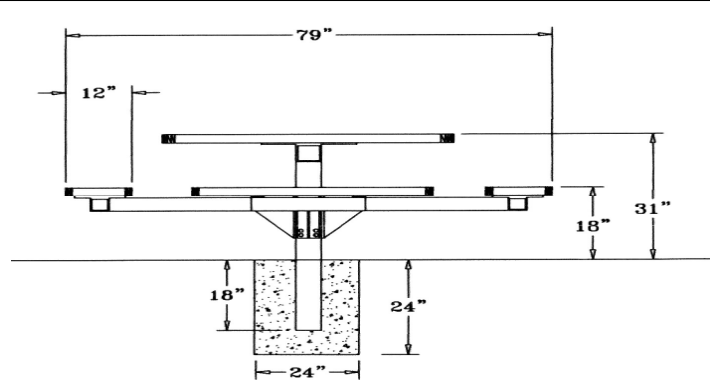

46" Classic Pedestal Table with (4) Attached Seats - Inground Mount.

- 398 lbs.
- Overall Dim: 79" Sq. x 31"Ht.
- Made with polyethylene coated ribbed steel seats.
- Rolled edge with 3/4" #9 polyethylene coated expanded top metal
- 4" square zinc coated, powder coated galvanized frame.
- With umbrella hole.
- Some assembly required.

Item #: WC CSQ46IG