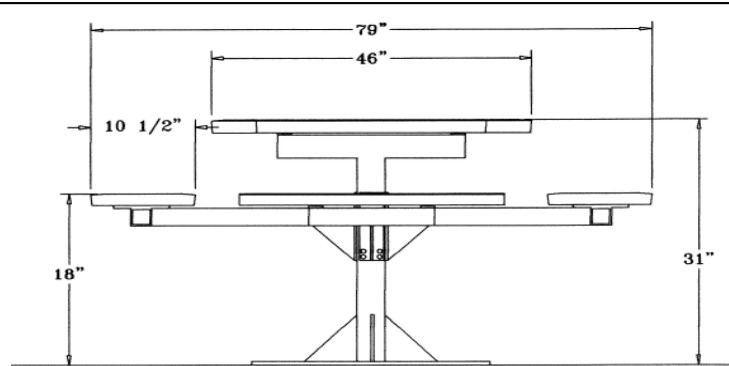

46" Square Classic Table with (4) Attached Seats, Rounded Corners - Surface Mount.

- 361 Lbs.
- Overall Dim: 79" x 79" Square x 31"Ht.
- Polyethylene coated 3/4" #9 expanded metal.
- Zinc coated, galvanized, powder coated 4" pedestal.
- With umbrella hole.
- Some assembly required.

Item #: WC CSQ46SM