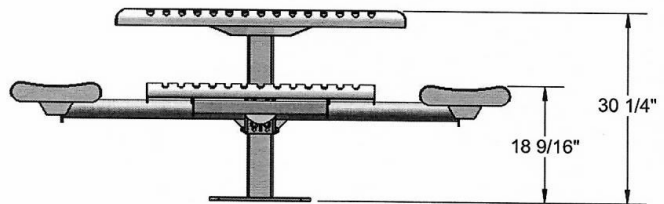

N.O.F. / Inc.

46" Square Classic Table with (4) Attached Seats, Rounded Corners - Surface Mount.

- 346 Lbs.
- Overall Dim: 79 1/16" x 62 9/16" Square x 31"H
- Polyethylene coated 3/4" #9 expanded metal.
- Zinc coated, galvanized, powder coated 4" pedestal.
- With umbrella hole.
- Some assembly required.

Item #: WC CSQ46-3SM

Classic Style

Textured Polyethylene Colors

Thermoplastic Color Options

Powder Coat Gloss Finishes

NATIONAL OUTDOOR FURNITURE, INC.
 1210 W. Main Street #296 Riverhead, NY 11901
 Toll-Free Phone: 1-888-663-4621
 Phone: 631-369-9099 Fax: 631-207-8312
 Email: nofinc@optonline.net
www.nationaloutdoorfurniture.com