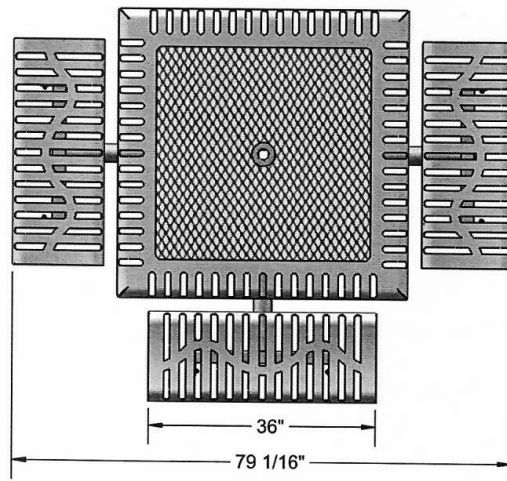

N.O.F. / Inc.

46" Square Classic Table with (4) Attached Seats, Rounded Corners - Surface Mount.

- 346 Lbs.
- Overall Dim: 79 1/16" x 62 9/16" Square x 31"H
- Polyethylene coated 3/4" #9 expanded metal.
- Zinc coated, galvanized, powder coated 4" pedestal.
- With umbrella hole.
- Some assembly required.

Item #: WC CSQ46-3SM

Classic Style

Textured Polyethylene Colors

Thermoplastic Color Options

Powder Coat Gloss Finishes

NATIONAL OUTDOOR FURNITURE, INC.
 1210 W. Main Street #296 Riverhead, NY 11901
 Toll-Free Phone: 1-888-663-4621
 Phone: 631-369-9099 Fax: 631-207-8312
 Email: nofinc@optonline.net
www.nationaloutdoorfurniture.com