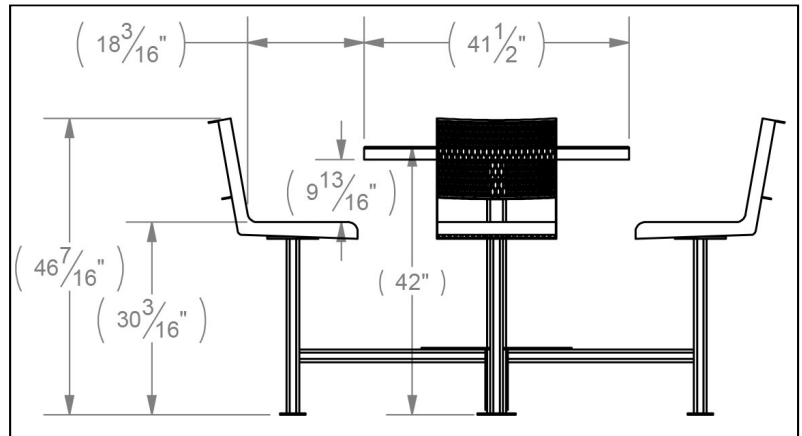

**42" Round Bar Height Table with Seats
- Surface Mount**

- 321 Lbs. Dimensions: 78"W x 78"D x 46 7/16"Ht.
- 42" table height and 30 3/16" seat height. 2" square zinc coated, powder coated galvanized frame.
- 3/4" #9 Polyethylene coated expanded metal seat/back.
- Without umbrella hole.
- Some assembly required.

Item #: WC BAR42SM