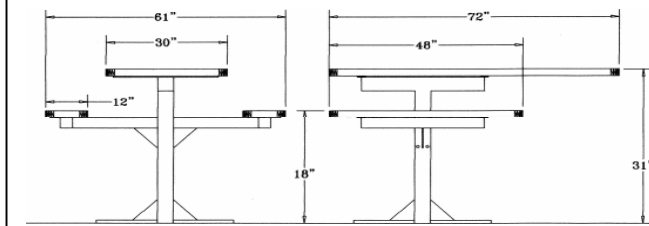

6 Ft. Regal Table with (2) 4 ft. Attached Seats, Rounded Corners, ADA – Surface Mount.

- 242 Lbs.
- Top and seats are made with plastisol coated 3/4" #9 expanded metal inside a 2" x 2" x 1/8" angle iron frame.
- 4" Powder coated, galvanized steel inground pedestal.
- 2 Ft. extension on one end for ADA compliancy.
- Without umbrella hole.
- Some assembly required.

Item #: WC RP6ADASM

Textured Polyethylene Colors

Powder Coat Gloss Finishes

Thermoplastic Color Options

NATIONAL OUTDOOR FURNITURE, INC.
1210 W. Main Street #296 Riverhead, NY 11901
Toll-Free Phone: 1-888-663-4621
Phone: 631-369-9099 Fax: 631-207-8312
Email: nofinc@optonline.net
www.nationaloutdoorfurniture.com

NATIONAL OUTDOOR FURNITURE, INC.
144 Murdock Road #325 Pomfret Center, CT 06259
Toll-Free Phone: 1-888-516-8873
Phone: 1-860-974-1551 Fax: 516-706-1901
Email: nofinc@earthlink.net
www.nationaloutdoorfurniture.com