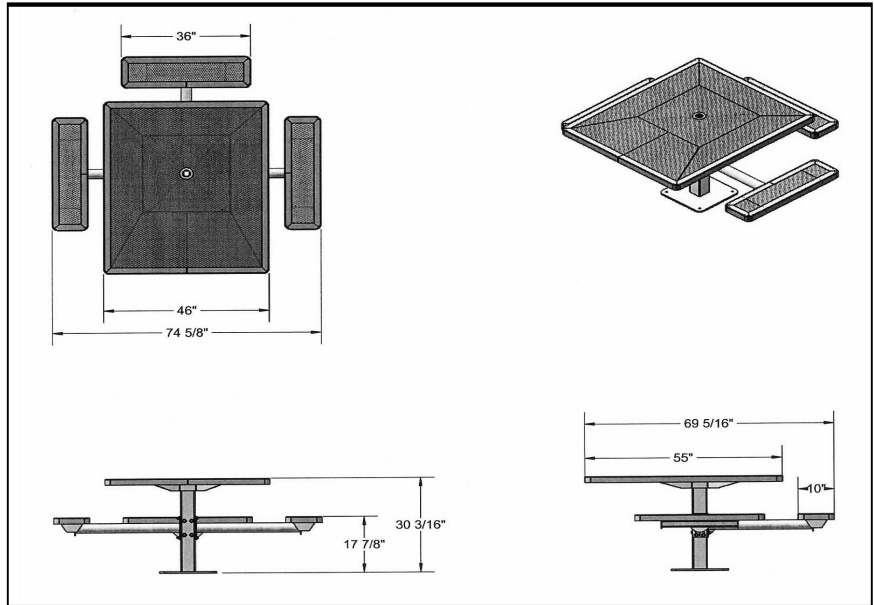

46" Square Regal Table with (3) Attached Seats, Rounded Corners - ADA Surface Mount.

- 46" x 57" ADA Top.
- 305 Lbs.
- Top and seats are made with polyethylene coated $\frac{3}{4}$ " #9 expanded metal inside a 2" x 2" x $\frac{1}{8}$ " angle iron frame.
- Zinc coated, galvanized, powder coated, single 4" pedestal.
- With umbrella hole.
- Some assembly required.

Item #: WC RSQ46ADA-3SM