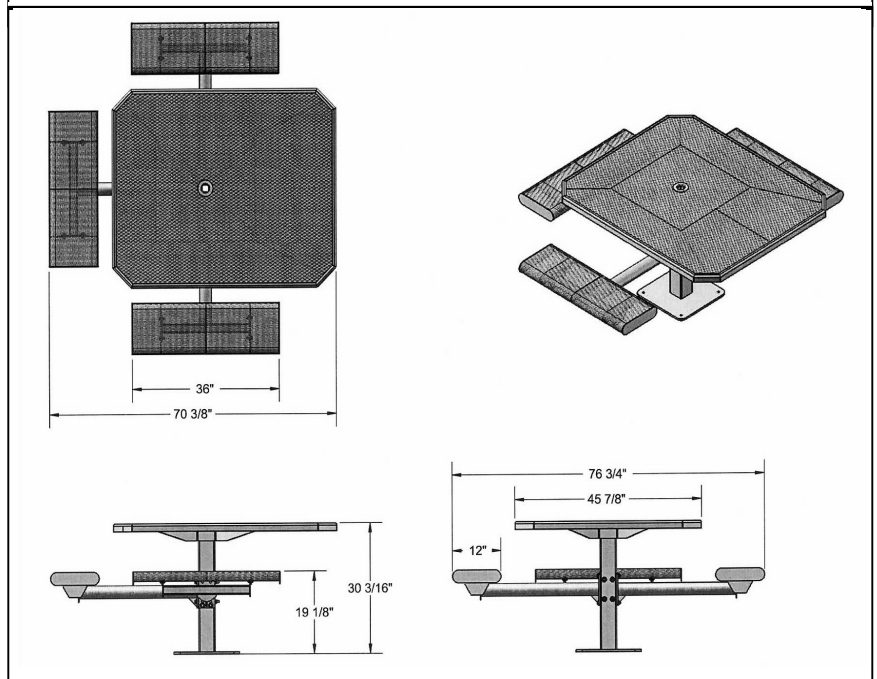

46" Octagon ADA Rolled Pedestal Table with (3) Attached Seats - Surface Mount.

- 46" x 57" ADA Top.
- 338 lbs.
- Top and seats are made with polyethylene coated 3/4" #9 expanded metal inside a 2" x 2" x 1/8" angle iron frame.
- 4" square zinc coated, powder coated galvanized frame.
- With umbrella hole.
- Some assembly required.

Item #: WC ROCT46ADA-3SM

Rolled Pedestal Style ADA Surface Mount

Textured Polyethylene Colors

Thermoplastic Color Options

Powder Coat Gloss Finishes

NATIONAL OUTDOOR FURNITURE, INC.
 1210 W. Main Street #296 Riverhead, NY 11901
 Toll-Free Phone: 1-888-663-4621
 Phone: 631-369-9099 Fax: 631-207-8312
 Email: nofinc@optonline.net
www.nationaloutdoorfurniture.com