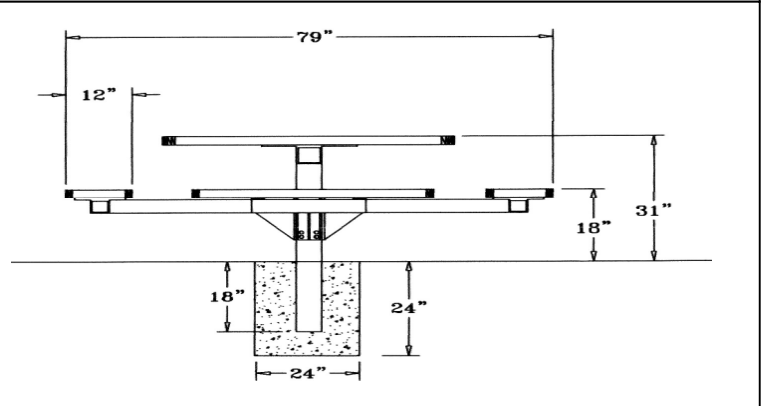

46" x 57" Classic Pedestal Table with (3) Attached Seats - ADA/Inground Mount.

- 378 lbs.
- Overall Dim: 79" x 73 1/2" x 31"Ht.
- Made with polyethylene coated ribbed steel seats.
- Rolled edge with 3/4" #9 pvc coated expanded metal top.
- 4" square zinc coated, powder coated galvanized frame.
- With umbrella hole.
- Some assembly required.

Item #: WC CSQ46ADA-3IG