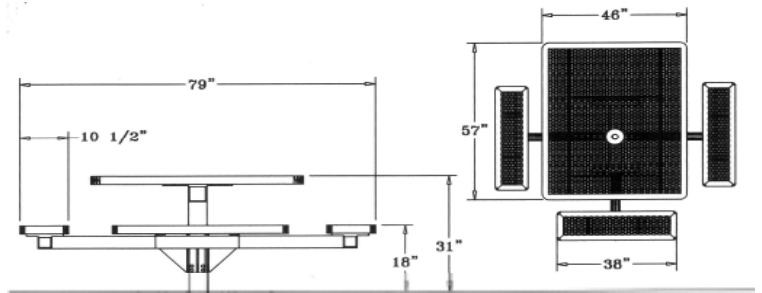

**46" x 57" Classic Pedestal Table with (3)
Attached Seats - ADA/Surface Mount.**

- 378 lbs.
- Overall Dim: 79" x 73 1/2" x 31"Ht.
- Platisol or polyethylene coated ribbed steel seats.
- Rolled edge with 3/4" #9 pvc coated expanded metal top.
- 4" square zinc coated, powder coated galvanized frame.
- With umbrella hole.
- Some assembly required.

Item #: WC CSQ46ADA-3SM

Textured Polyethylene Colors

Powder Coat Gloss Finishes

Thermoplastic Color Options

NATIONAL OUTDOOR FURNITURE, INC.
1210 W. Main Street #296 Riverhead, NY 11901
Toll-Free Phone: 1-888-663-4621
Phone: 631-369-9099 Fax: 631-207-8312
Email: nofinc@optonline.net
www.nationaloutdoorfurniture.com

NATIONAL OUTDOOR FURNITURE, INC.
144 Murdock Road #325 Pomfret Center, CT 06259
Toll-Free Phone: 1-888-516-8873
Phone: 1-860-974-1551 Fax: 516-706-1901
Email: nofinc@earthlink.net
www.nationaloutdoorfurniture.com