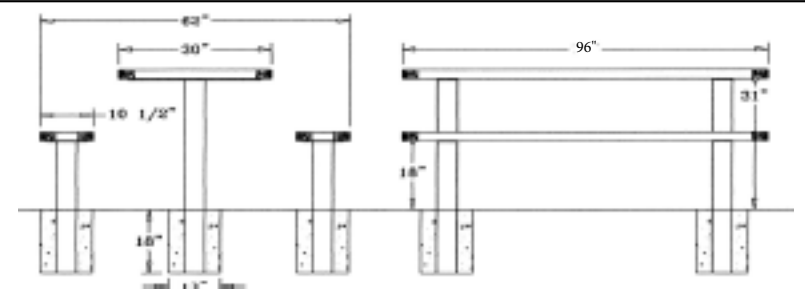

6' Regal Table with (2) Unattached Seats, Rounded Corners – Surface Mount.

- 310 lbs.
- Top and seats are made with heavy duty polyethylene coated 3/4" #9 expanded metal inside a 2" x 2" x 1/8" angle iron frame.
- 4" square zinc coated, powder coated, galvanized pedestal frames.
- Without umbrella hole.
- Some assembly required.

Item #: WC RU6SM

8' Regal Table with (2) Unattached Seats, Rounded Corners - Inground Mount.

- 354 lbs.
- Top and seats are made with heavy duty polyethylene 3/4" #9 expanded metal inside a 2" x 2" x 1/8" angle iron frame.
- 4" square zinc coated, powder coated, galvanized pedestal frames.
- Without umbrella hole.
- Some assembly required.

Item #: WC RU8SM

Textured Polyethylene Colors

Powder Coat Gloss Finishes

Thermoplastic Color Options

NATIONAL OUTDOOR FURNITURE, INC.
1210 W. Main Street #296 Riverhead, NY 11901
Toll-Free Phone: 1-888-663-4621
Phone: 631-369-9099 Fax: 631-207-8312
Email: nofinc@optonline.net
www.nationaloutdoorfurniture.com

NATIONAL OUTDOOR FURNITURE, INC.
144 Murdock Road #325 Pomfret Center, CT 06259
Toll-Free Phone: 1-888-516-8873
Phone: 1-860-974-1551 Fax: 516-706-1901
Email: nofinc@earthlink.net
www.nationaloutdoorfurniture.com