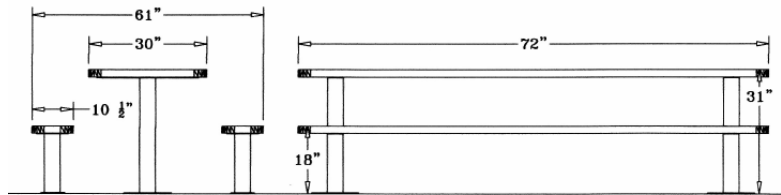

**Regal Style
Inground Mount**

**6' Regal Table with (2) Unattached Seats, Rounded Corners
-Inground Mount.**

- 310 lbs.
- Top and seats are made with heavy duty polyethylene coated 3/4" #9 expanded metal inside a 2" x 2" x 1/8" angle iron frame.
- 4" square pedestal zinc coated, powder coated, galvanized pedestal frames.
- Without umbrella hole.
- Some assembly required.

Item #: WC RU6IG

**Regal Style
Inground Mount**

**8' Regal Table with (2) Unattached Seats, Rounded Corners
-Inground Mount.**

- 354 lbs.
- Top and seats are made with polyethylene coated 3/4" #9 expanded metal inside a 2" x 2" x 1/8" angle iron frame.
- 4" square pedestal zinc coated, powder coated, galvanized pedestal frames.
- With or without umbrella hole.
- Some assembly required.