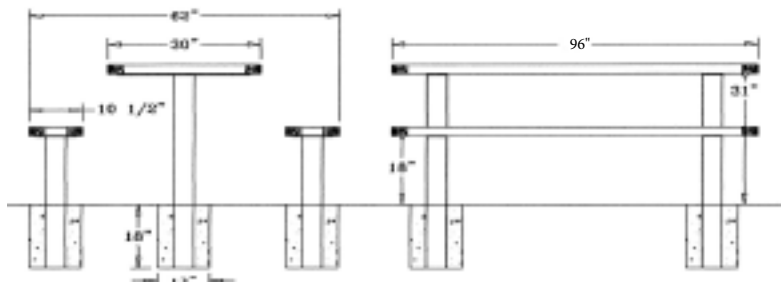

**6' Regal Table with (2) Unattached Seats, Rounded Corners
-Inground Mount.**

- 310 lbs.
- Top and seats are made with heavy duty polyethylene coated 3/4" #9 expanded metal inside a 2" x 2" x 1/8" angle iron frame.
- 4" square pedestal zinc coated, powder coated, galvanized pedestal frames.
- Without umbrella hole.
- Some assembly required.

Item #: WC RU6IG

**8' Regal Table with (2) Unattached Seats, Rounded Corners
-Inground Mount.**

- 354 lbs.
- Top and seats are made with polyethylene coated 3/4" #9 expanded metal inside a 2" x 2" x 1/8" angle iron frame.
- 4" square pedestal zinc coated, powder coated, galvanized pedestal frames.
- With or without umbrella hole.
- Some assembly required.

Item #: WC RU8IG

Textured Polyethylene Colors

Powder Coat Gloss Finishes

Thermoplastic Color Options

NATIONAL OUTDOOR FURNITURE, INC.
1210 W. Main Street #296 Riverhead, NY 11901
Toll-Free Phone: 1-888-663-4621
Phone: 631-369-9099 Fax: 631-207-8312
Email: nofinc@optonline.net
www.nationaloutdoorfurniture.com

NATIONAL OUTDOOR FURNITURE, INC.
144 Murdock Road #325 Pomfret Center, CT 06259
Toll-Free Phone: 1-888-516-8873
Phone: 1-860-974-1551 Fax: 516-706-1901
Email: nofinc@earthlink.net
www.nationaloutdoorfurniture.com