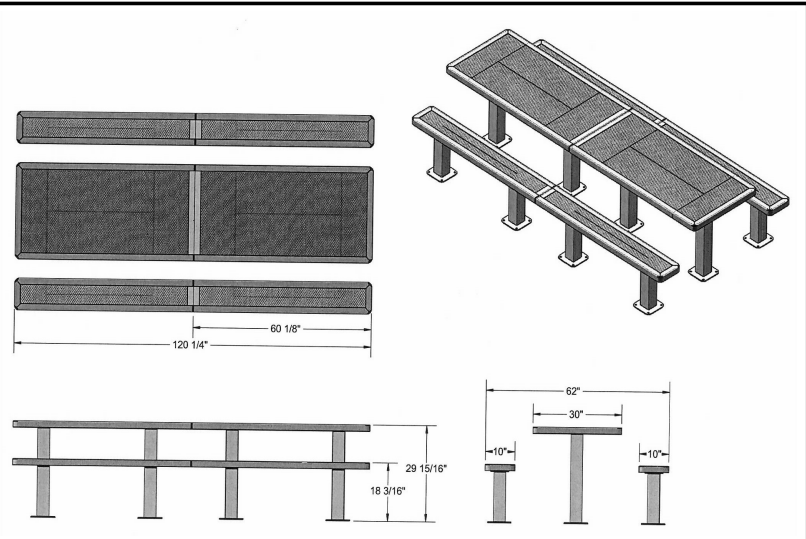

**Regal Style  
Surface Mount**

**10' Regal Table with (2) Unattached Seats, Rounded Corners  
-Surface Mount.**

- 457 lbs.
- Top and seats are made with heavy duty plastisol or polyethylene  $\frac{3}{4}$ " #9 expanded metal inside a 2" x 2" x  $\frac{1}{8}$ " angle iron frame.
- 4" square zinc coated, powder coated, galvanized pedestal frames.
- With or without umbrella hole.
- Some assembly required.

**Item #:** WC RU10SM

**Textured Polyethylene Colors**

**Powder Coat Gloss Finishes**

**Thermoplastic Color Options**

**NATIONAL OUTDOOR FURNITURE, INC.**  
 1210 W. Main Street #296 Riverhead, NY 11901  
 Toll-Free Phone: 1-888-663-4621  
 Phone: 631-369-9099 Fax: 631-207-8312  
 Email: [nofinc@optonline.net](mailto:nofinc@optonline.net)  
[www.nationaloutdoorfurniture.com](http://www.nationaloutdoorfurniture.com)